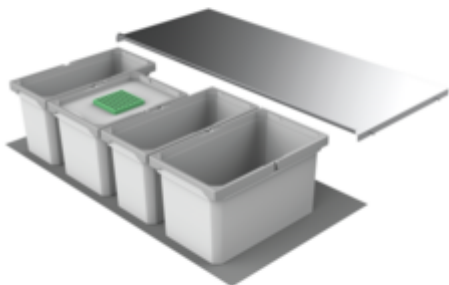

Cox[®] Box 235 S/1000-4 Bio

Product number: 8012448

Configuration: light grey

Configuration options

8012448 | light grey

✓ Existing pull-outs

✓ full pull-out

✓ 43 l

For installation on existing pull-outs. With non-slip inlay mat, fixed complete lid and single bio-lid.

— waste capacity 43 (1 x 13/2 x 10/1 x 10) liters

— bucket height 216 mm

— **total height 235 mm**— **The complete lid can be mounted behind the top front to save space.**— **suitable for Cox Work[®] utensils box**
[more infos...](#)

Technical data

Article type	Waste collection system	Opening technology	full pull-out
Height	235 mm	Total volume	43 l
Width	1.000 mm	Volume/content container 1	13 l
Mounting/Fixing	on existing pull-outs	Volume/content container 2	10 l
Cabinet width	1000 mm	Volume/content container 3	10 l
Shape	angular	Volume/content container 4	10 l
More parts	non-slip inlay mat	Colour container lid	light grey/green
Material lid	metal	Design	Existing pull-outs
Material container	plastic	Volume/Content container	13/10/10/10
Colour total cover	silver	Organic lid	Yes
Cover	Yes	Retractable total cover	No
Lid type(s)	Complete lid	Bucket height	216 mm
Number of containers	4		

Spare Parts

8011178	Bio-filter retrofitting set, Accessory, black
8012353	Anti-slide mat 2, Equipment for cabinets, up to 1200 mm cabinets, W 1100, D 480 mm, light grey
8012330	Cox® system container, Single bucket, light grey, 13 liters
8012329	Cox® system container, Single bucket, light grey, 10 liters
8012328	Cox® system container, Single bucket, light grey, 10 liters
8012349	Complete lid, Accessory, silver
8012344	Bio lid, Lid, light grey, for 10/ 12/ 15.5 liters