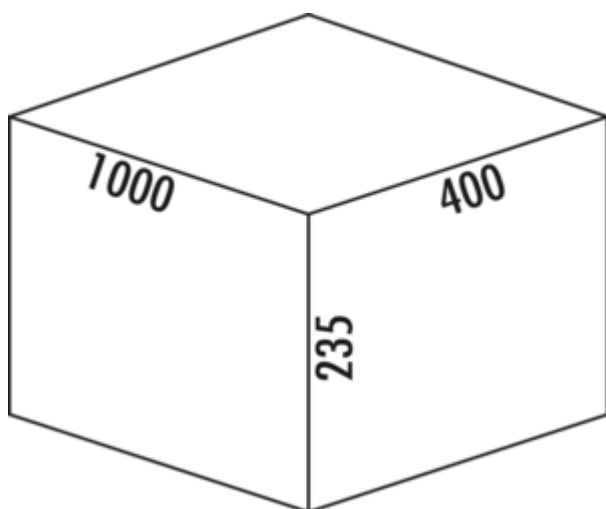

Cox[®] Box 235 S/1000-4 Bio

Product number: 8012448

Configuration: light grey

Configuration options

8012448 | light grey

✓ Existing pull-outs

✓ full pull-out

✓ 43 l

For installation on existing pull-outs. With non-slip inlay mat, fixed complete lid and single bio-lid.

— waste capacity 43 (1 x 13/2 x 10/1 x 10) liters

— bucket height 216 mm

— **total height 235 mm**— **The complete lid can be mounted behind the top front to save space.**— **suitable for Cox Work[®] utensils box**
[more infos...](#)

Technical data

Article type	Waste collection system	Opening technology	full pull-out
Height	235 mm	Total volume	43 l
Width	1.000 mm	Volume/content container 1	13 l
Mounting/Fixing	on existing pull-outs	Volume/content container 2	10 l
Cabinet width	1000 mm	Volume/content container 3	10 l
Shape	angular	Volume/content container 4	10 l
More parts	non-slip inlay mat	Colour container lid	light grey/green
Material lid	metal	Design	Existing pull-outs
Material container	plastic	Volume/Content container	13/10/10/10
Colour total cover	silver	Organic lid	Yes
Cover	Yes	Retractable total cover	No
Lid type(s)	Complete lid	Bucket height	216 mm
Number of containers	4		