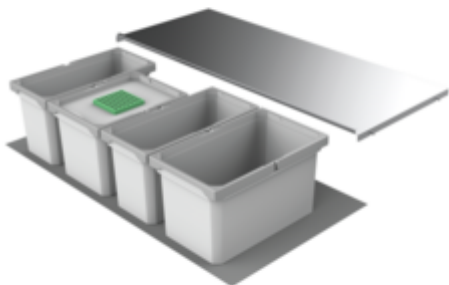

Cox® Box 235 S/1000-4 Bio

Product number: 8012448

Configuration: light grey

Configuration options

8012448 | light grey

✓ Existing pull-outs

✓ full pull-out

✓ 43 l

For installation on existing pull-outs. With non-slip inlay mat, fixed complete lid and single bio-lid.

— waste capacity 43 (1 x 13/2 x 10/1 x 10) liters

— bucket height 216 mm

— total height 235 mm

— The complete lid can be mounted behind the top front to save space.

— suitable for Cox Work® utensils box

[more infos...](#)

Technical data

Article type	Waste collection system	Opening technology	full pull-out
Width	1.000 mm	Total volume	43 l
Mounting/Fixing	on existing pull-outs	Volume/content container 1	13 l
Cabinet width	1000 mm	Volume/content container 2	10 l
Shape	angular	Volume/content container 3	10 l
More parts	non-slip inlay mat	Volume/content container 4	10 l
Material lid	metal	Colour container lid	light grey/green
Material container	plastic	Design	Existing pull-outs
Colour total cover	silver	Volume/Content container	13/10/10/10
Cover	Yes	Organic lid	Yes
Lid type(s)	Complete lid	Retractable total cover	No
Number of containers	4	Bucket height	216 mm

Accessories

8012342 Closing-lid, Accessory, light grey, for 13/ 16/ 22/ 28 liters

Spare Parts

8011178	Bio-filter retrofitting set, Accessory, black
8012353	Anti-slide mat 2, Equipment for cabinets, up to 1200 mm cabinets, W 1100, D 480 mm, light grey
8012330	Cox® system container, Single bucket, light grey, 13 liters
8012329	Cox® system container, Single bucket, light grey, 10 liters
8012328	Cox® system container, Single bucket, light grey, 10 liters
8012349	Complete lid, Accessory, silver
8012344	Bio lid, Accessory, light grey, for 10/ 12/ 15.5 liters