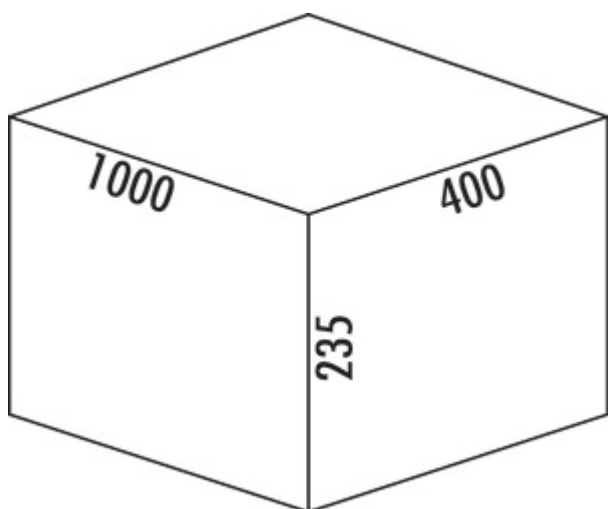

Cox® Box 235 S/1000-4 Bio

Product number: 8012448

Configuration: light grey

Configuration options

8012448 | light grey

✓ Existing pull-outs

✓ full pull-out

✓ 43 l

For installation on existing pull-outs. With non-slip inlay mat, fixed complete lid and single bio-lid.

— waste capacity 43 (1 x 13/2 x 10/1 x 10) liters

— bucket height 216 mm

— total height 235 mm

— The complete lid can be mounted behind the top front to save space.

— suitable for Cox Work® utensils box

[more infos...](#)

Technical data

Article type	Waste collection system	Opening technology	full pull-out
Width	1.000 mm	Total volume	43 l
Mounting/Fixing	on existing pull-outs	Volume/content container 1	13 l
Cabinet width	1000 mm	Volume/content container 2	10 l
Shape	angular	Volume/content container 3	10 l
More parts	non-slip inlay mat	Volume/content container 4	10 l
Material lid	metal	Colour container lid	light grey/green
Material container	plastic	Design	Existing pull-outs
Colour total cover	silver	Volume/Content container	13/10/10/10
Cover	Yes	Organic lid	Yes
Lid type(s)	Complete lid	Retractable total cover	No
Number of containers	4	Bucket height	216 mm