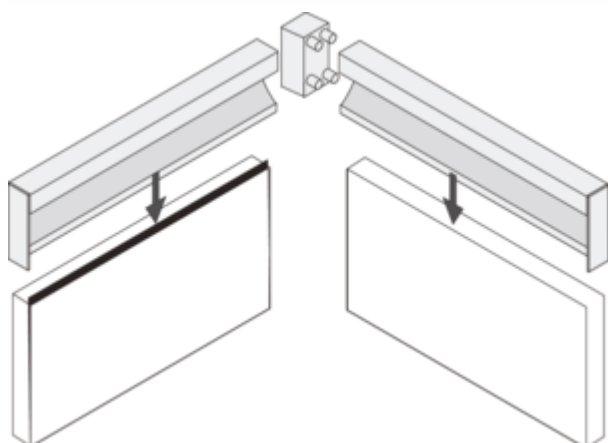

## Prova 90° connecting corner element

Product number: 7061208

Configuration: stainless steel coloured

### Configuration options

7061208 | stainless steel coloured

7061220 | black matt

✓ angular

Corner element 90°.

— end cap right

— end cap left

— connection cable secondary for LED 1800 mm

### Technical data

Article type	Connection line/element	Shape	angular
--------------	-------------------------	-------	---------