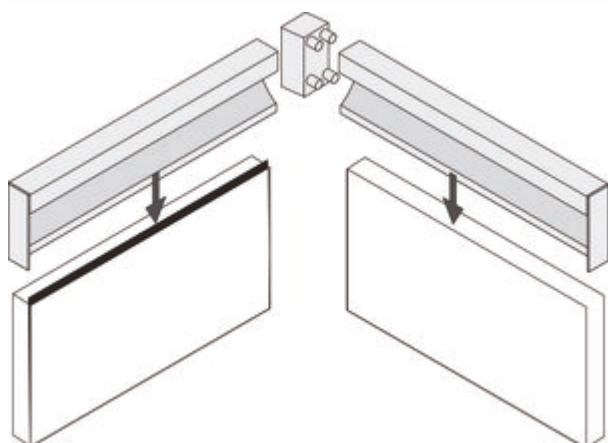

Prova 90° connecting corner element

Product number: 7061208

Configuration: stainless steel coloured

Configuration options

7061208 | stainless steel coloured

7061220 | black matt

✓ angular

Corner element 90°.

— end cap right

— end cap left

— connection cable secondary for LED 1800 mm

[more infos...](#)

Technical data

Article type	Connection line/element	Shape	angular
--------------	-------------------------	-------	---------