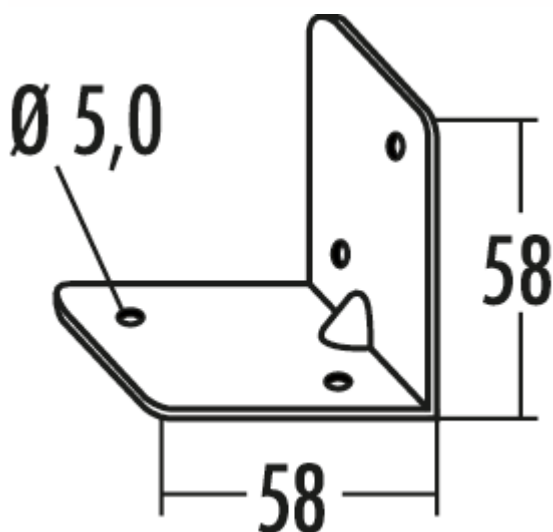

Bracket 6

Product number: 1111106
Configuration: galvanised

Configuration options

1111106 | galvanised

- ✓ Connecting materials
 - ✓ Material: galvanized steel
- With pleat.

- thickness 2 mm
- sides 58 x 58 mm
- width 60 mm

[more infos...](#)

Technical data

Article type	Connecting materials	Diameter hole bore	5 mm
Width	60 mm	Thigh dimensions	58 x 58 mm
Material	galvanized steel	Strength	2 mm
Further	with pleat		