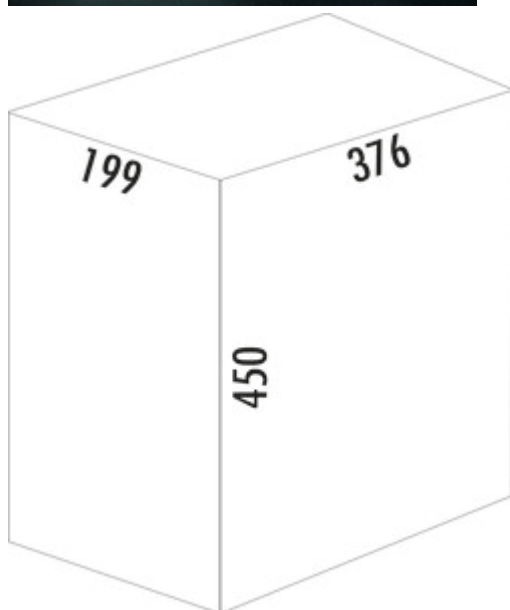

Uno 3418

Product number: 8011267

Configuration: stainless steel

Configuration options

8011265 | white

8011267 | stainless steel

- ✓ For swivel technology
- ✓ swivel technology
- ✓ 18 l
- waste capacity 18 liters
- technology: swivel technology
- fitting: cabinet wall

[more infos...](#)

Technical data

Article type	Waste collection system	Lid type(s)	Complete lid
Width	199 mm	Number of containers	1
Mounting/Fixing	cabinet wall	Opening technology	swivel technology
Cabinet width	450 mm	Total volume	18 l
Shape	angular	Volume/content container 1	18 l
Material container	plastic	Design	For swivel technology
Cover	Yes	Volume/Content container	18