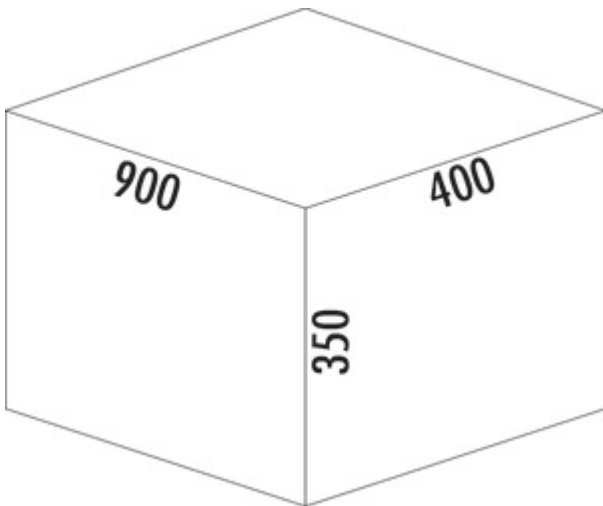

Cox Stand-UP® 350 S/900-4

Product number: 8013416

Configuration: with bio lid, anthracite, H 350 mm

Configuration options

8013415 | without bio lid, anthracite, H 350 mm

8013416 | with bio lid, anthracite, H 350 mm

- ✓ Existing pull-outs
- ✓ 64 l
- ✓ Number of containers: 4

For mounting on existing pull-outs with a nominal depth of 450 mm and 500 mm.

- maximum frame height (dimension from the bottom of the drawer to the top edge of the frame) 245 mm
- minimum installation depth (internal dimension of the drawer) 400 mm
- waste volume 64 (2 x 22/2 x 10) litres
- total height 350 mm
- installation height without complete lid 340 mm
- complete lid can be mounted behind the upper front to save space
- bucket height 326 mm

[more infos...](#)

Technical data

Article type	Waste collection system	Number of containers	4
Height	350 mm	Total volume	64 l
Width	900 mm	Volume/content container 1	22 l
Mounting/Fixing	on existing pull-outs	Volume/content container 2	22 l
Further	maximum frame height (dimension from the bottom of the drawer to the top edge of the frame) 245 mm	Volume/content container 3	10 l
Installation_height_list	without complete lid 340 mm	Volume/content container 4	10 l
Cabinet width	900 mm	Colour guide	anthracite
Shape	angular	Colour container lid	anthracite/green
Frame colour	anthracite	Design	Existing pull-outs
Material container	plastic	Volume/Content container	22/22/10/10
Colour total cover	anthracite	Organic lid	Yes
Cover	Yes	Guide rail depth	450 - 500 mm
Lid type(s)	Complete lid	Bucket height	326 mm