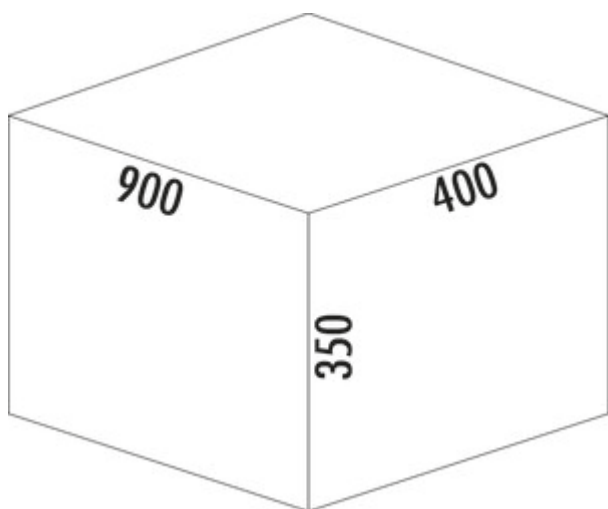

Cox Stand-UP[®] 350 S/900-4

Product number: 8013416

Configuration: with bio lid, anthracite, H 350 mm

Configuration options

8013415 | without bio lid, anthracite, H 350 mm

8013416 | with bio lid, anthracite, H 350 mm

- ✓ Existing pull-outs
- ✓ 64 l
- ✓ Number of containers: 4

For mounting on existing pull-outs with a nominal depth of 450 mm and 500 mm.

- maximum frame height (dimension from the bottom of the drawer to the top edge of the frame) 245 mm
- minimum installation depth (internal dimension of the drawer) 400 mm
- waste volume 64 (2 x 22/2 x 10) litres
- total height 350 mm
- installation height without complete lid 340 mm
- complete lid can be mounted behind the upper front to save space
- bucket height 326 mm

[more infos...](#)

Technical data

Article type	Waste collection system	Total volume	64 l
Width	900 mm	Volume/content container 1	22 l
Mounting/Fixing	on existing pull-outs	Volume/content container 2	22 l
Further	maximum frame height (dimension from the bottom of the drawer to the top edge of the frame) 245 mm	Volume/content container 3	10 l
Installation_height_list	without complete lid 340 mm	Volume/content container 4	10 l
Cabinet width	900 mm	Colour guide	anthracite
Shape	angular	Colour container lid	anthracite/green
Frame colour	anthracite	Design	Existing pull-outs
Material container	plastic	Volume/Content container	22/22/10/10
Colour total cover	anthracite	Organic lid	Yes
Cover	Yes	Guide rail depth	450 - 500 mm
Lid type(s)	Complete lid	Bucket height	326 mm
Number of containers	4		