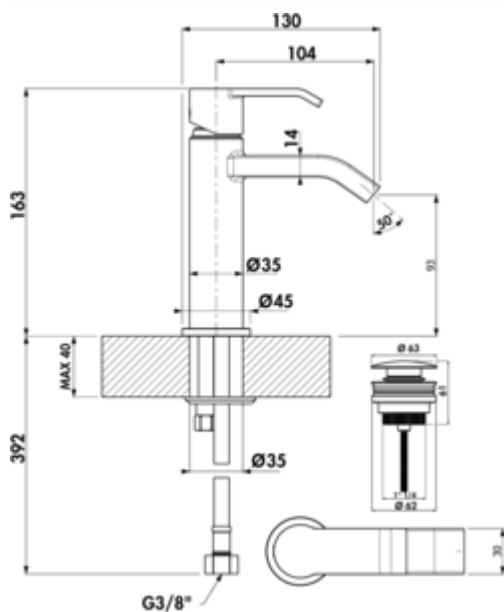

LINEA Stile 1 bathroom

Product number: 5011290

Configuration: black matt, high pressure

Configuration options

5011289 | chrome, high pressure

5011290 | black matt, high pressure

✓ Washbasin tap

✓ high pressure

Single lever faucet. With ceramic cartridge. With drain fitting Klick-Komfort (without spill-over).

— drill \varnothing 35 mm

BELGAQUA

[more infos...](#)

Technical data

Article type	Washbasin tap	Operating pressure	high pressure
Brand	LINEA	Width	45 mm
Number of handles	1	Material	brass
Total installation height	163 mm	Surface/coating	powder coated
Height	163 mm	Worktop thickness	40 mm
Outreach	104 mm	Excenter fitting	With drain fitting Klick-Komfort (without spill-over)
Discharge height	93 mm	Number of tap holes	1
Operating mode	Lever	Cartridge size	25 mm
Drilling diameter	35 mm	Angle of inclination of aerator	50 °
Handle position	top	Connection type	G 3/8" F
Cartridge with ceramic sealing discs	Yes	Connection size	DN 15
Type of fitting	Single lever faucet	Connection hoses	450 mm