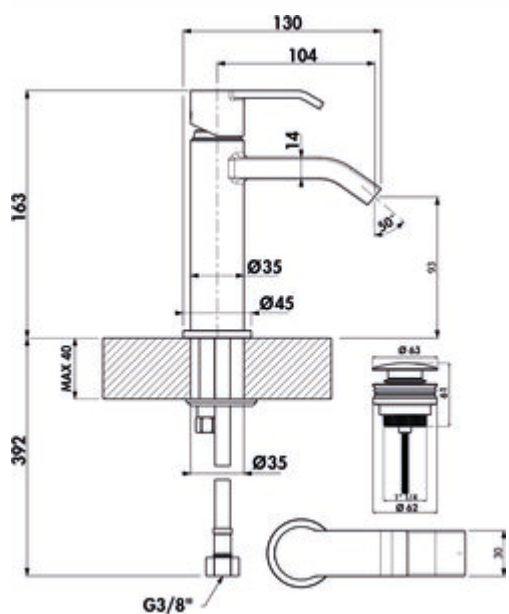

LINEA Stile 1 bathroom

Product number: 5011290

Configuration: black matt, high pressure

Configuration options

5011289 | chrome, high pressure

5011290 | black matt, high pressure

✓ Washbasin tap

✓ high pressure

Single lever faucet. With ceramic cartridge. With drain fitting Klick-Komfort (without spill-over).

— drill \varnothing 35 mm

BELGAQUA

[more infos...](#)

Technical data

Article type	Washbasin tap	Operating pressure	high pressure
Brand	LINEA	Width	45 mm
Number of handles	1	Material	brass
Total installation height	163 mm	Surface/coating	powder coated
Outreach	104 mm	Worktop thickness	40 mm
Discharge height	93 mm	Excenter fitting	With drain fitting Klick-Komfort (without spill-over)
Operating mode	Lever	Number of tap holes	1
Drilling diameter	35 mm	Cartridge size	25 mm
Handle position	top	Angle of inclination of aerator	50 °
Warranty	2-year Naber warranty (except for wear parts); the general warranty conditions of Naber GmbH apply.	Connection type	G 3/8" F
Cartridge with ceramic sealing discs	Yes	Connection size	DN 15
Kundendienst	Your claim to customer service during the warranty period will be settled individually by agreement.	Connection hoses	450 mm
Type of fitting	Single lever faucet		