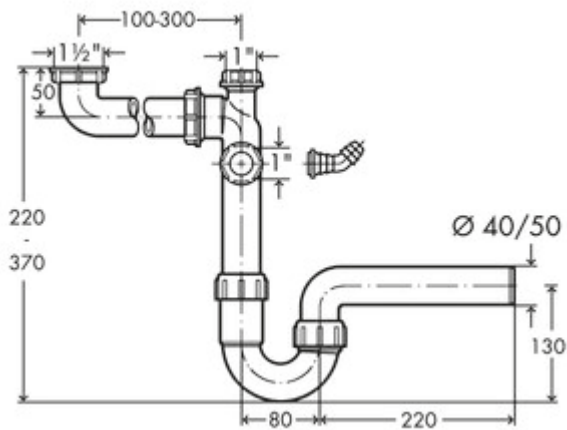

Space saver

Product number: 1051001

Configuration: 1 ½" x Ø 40 mm

Configuration options

1051001 | 1 ½" x Ø 40 mm

1051002 | 1 ½" x Ø 50 mm

✓ Siphon

Space saver without drain and spillover fittings. With additional waste water hose connection for dishwasher or washing machine.

— tested as per DIN EN274

[more infos...](#)

Technical data

Article type	Siphon	Thread	1 ½"
Connection for dishwasher/washing machine	1	Diameter/nominal width (DN)	DN 40