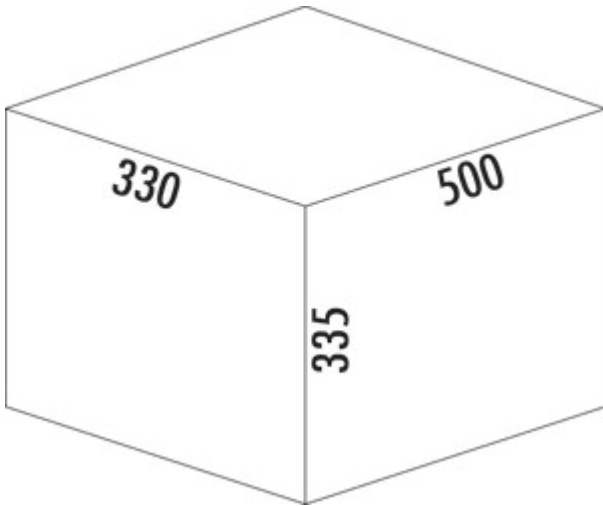

WESCO® Pullboy Soft Comfort® 335 K/500-2

Product number: 8011123

Configuration: anthracite

Configuration options

8011123 | anthracite

- ✓ Front pull-out system
- ✓ full pull-out
- ✓ 28 l

With a fixed lid. Incl. pull-out locking pins.

- waste system with soft retraction and damping
- waste volume 28 (17 + 11) litres
- dimensions: 335 x 462 x 330 mm (H x W x D)
- installation: side wall mounting with front panel
- for 16/19 mm side walls

[more infos...](#)

Technical data

Article type	Waste collection system	Lid type(s)	Complete lid
Brand	WESCO®	Number of containers	2
Width	462 mm	Opening technology	full pull-out
Material	plastic	Total volume	28 l
Mounting/Fixing	side wall front panel Comfort Plus metal installation template	Volume/content container 1	17 l
Further	incl. pull-out locking pins	Volume/content container 2	11 l
Cabinet width	500 mm	Soft closing	Yes
Shape	angular	Design	Front pull-out system
Carrying capacity	max. 30 kg	Volume/Content container	17/11
Frame colour	anthracite	Retractable total cover	No
For sidewall thickness	16/19 mm	Guide rail depth	420 mm
Colour total cover	anthracite	Locking mechanism	With damper
Cover	Yes		