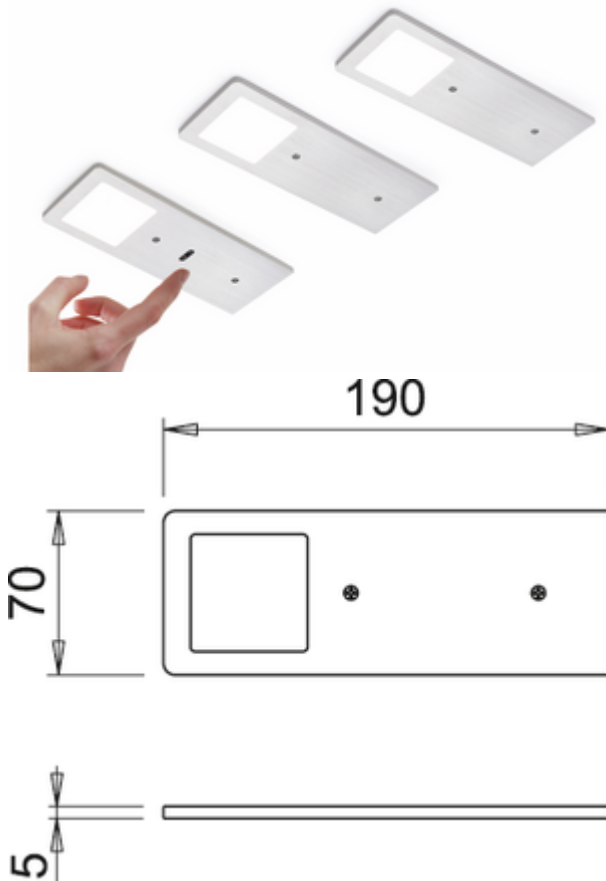

- ✓ Under-cabinet/niche light
- ✓ 3000 K warm white
- ✓ 5 watts

Lamp for mounting from below. Aluminium housing, 5 mm, illumination without visible LED points with integrated touch switch.

Individual lamp without or with LED Touch switch and dimmer (w. LED Touch s. d.)

- 5 watt, 24 V, two colour ranges: **3000 K** warm white, **3900 K** neutral white
- 65 lumen/watt
- brightness continuously dimmable using LED touch switch and dimmer
- 200 mm supply line, 2000 mm connecting line with mini-plug-in system
- additional memory function: the last setting is saved

This product contains a light source with the energy efficiency class F.

[more infos...](#)

Technical data

Article type	Luminaire	Dimmer	Yes
Height	5 mm	Housing colour	aluminium coloured
Width	190 mm	Colour temperature	3000 K warm white
Energy efficiency class	F	Type of dimming	brightness continuously dimmable
Transformer / converter required	Yes, included	Plug-in system	with mini plug-in system
Protection class	III	Illuminant type	LED
Mounting/Fixing	Base unit installation (wall unit/ shelf)	Replaceable illuminant	No
Material housing	aluminium	Light yield	65 lumen/watt
Length of connection cable (secondary)	2.000 mm	Homogeneous light field without visible LED points	Yes
Switch	Yes	Touch function	Yes
Shape	angular	Design	Under-cabinet/niche light
Memory function	Yes	Dimming function (composite)	Yes, brightness continuously dimmable
Length of the supply line (primary)	150 mm	Illuminant power	5 watts
Illuminant included	Yes		