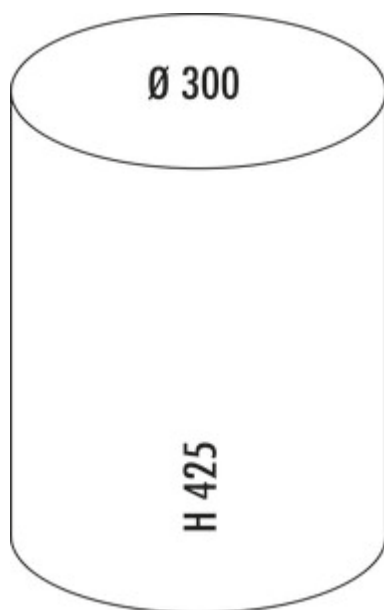

WESCO® Pedal bin 116

Product number: 8012167

Configuration: white matt

Configuration options

8012148 | white
 8012150 | nickel silver
 8012151 | graphite
 8012152 | almond
 8012165 | red
 8012166 | black matt
 8012167 | white matt
 8012168 | graphite matt
 8012169 | sand matt
 8036161 | black

- ✓ Free-standing containers
- ✓ footstep mechanism
- ✓ 13 l
 - waste capacity 13 litres
 - powder-coated sheet steel body and lid
 - plastic insert
 - plastic foot pedal
 - plastic base ring

[more infos...](#)

Technical data

Article type	Free-standing container	Opening technology	footstep mechanism
Brand	WESCO®	Total volume	13 l
Width	300 mm	Volume/content container 1	13 l
Material	powder coated steel sheet	Design	Free-standing containers
Dishwasher safe	Not dishwasher-safe	Waste bin dimensions (Wesco.de)	425 x 300
Shape	round	Old Wesco order no.	116212-74
Material container	plastic	Volume/Content container	13
Cover	Yes	Footstep material	plastic
Lid type(s)	Closing-lid	Material Boden	with plastic edge
Number of containers	1		