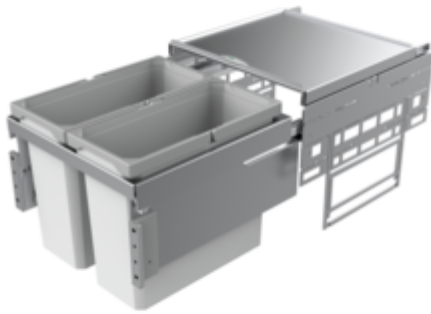

Cox[®] Base 360 S/450-2

Product number: 8012301

Configuration: light grey, H 360 mm

Configuration options

8012301 | light grey, H 360 mm

8013301 | anthracite, H 360 mm

✓ Front pull-out system

✓ full pull-out

✓ 32 l

With pull-out complete lid.

— guide rail depth 470 mm

— waste capacity 32 (2 x 16) liters

— technology: full pull-out

— fitting: cabinet wall and front panel

— with soft retraction and damping

[more infos...](#)

Technical data

Article type	Waste collection system	Opening technology	full pull-out
Width	450 mm	Total volume	32 l
CE marking on the product	No	Volume/content container 1	16 l
Mounting/Fixing	cabinet wall front panel	Volume/content container 2	16 l
Cabinet width	450 mm	Soft closing	Yes
Shape	angular	Colour guide	silver
Material container	plastic	Design	Front pull-out system
Colour total cover	silver	Volume/Content container	16/16
Cover	Yes	Retractable total cover	Yes
Lid type(s)	Complete lid	Guide rail depth	470 mm
Number of containers	2	Locking mechanism	With damper