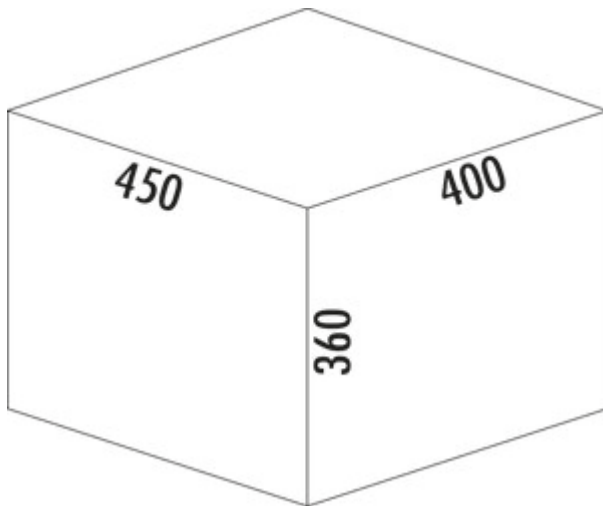

Cox[®] Base 360 S/450-2

Product number: 8012301

Configuration: light grey, H 360 mm

Configuration options

8012301 | light grey, H 360 mm

8013301 | anthracite, H 360 mm

✓ Front pull-out system

✓ full pull-out

✓ 32 l

With pull-out complete lid.

— guide rail depth 470 mm

— waste capacity 32 (2 x 16) liters

— technology: full pull-out

— fitting: cabinet wall and front panel

— with soft retraction and damping

[more infos...](#)

Technical data

Article type	Waste collection system	Opening technology	full pull-out
Width	450 mm	Total volume	32 l
CE marking on the product	No	Volume/content container 1	16 l
Mounting/Fixing	cabinet wall front panel	Volume/content container 2	16 l
Cabinet width	450 mm	Soft closing	Yes
Shape	angular	Colour guide	silver
Material container	plastic	Design	Front pull-out system
Colour total cover	silver	Volume/Content container	16/16
Cover	Yes	Retractable total cover	Yes
Lid type(s)	Complete lid	Guide rail depth	470 mm
Number of containers	2	Locking mechanism	With damper