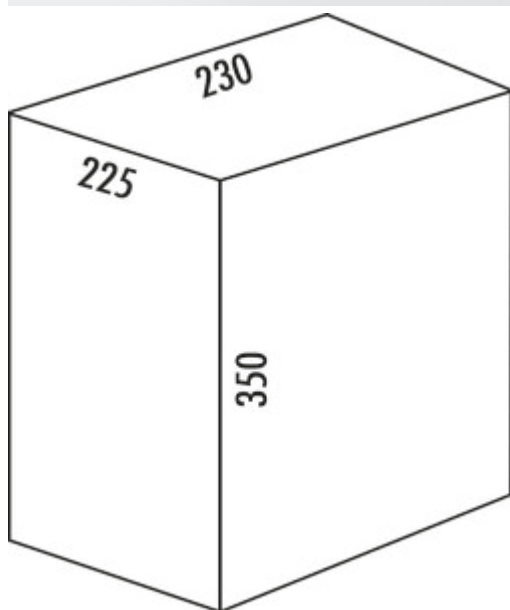

Replacement container

Product number: 8010110

Configuration: graphite grey, 15 liters

Configuration options

8010110 | graphite grey, 15 liters

- ✓ Single bucket
- ✓ angular
- 350 x 225 x 230 mm (H x W x D)

[more infos...](#)

Technical data

Article type	Single bucket	Number of containers	1
Width	225 mm	Total volume	15 l
Material	plastic	Volume/content container 1	15 l
Shape	angular	Volume/Content container	15
Cover	No		