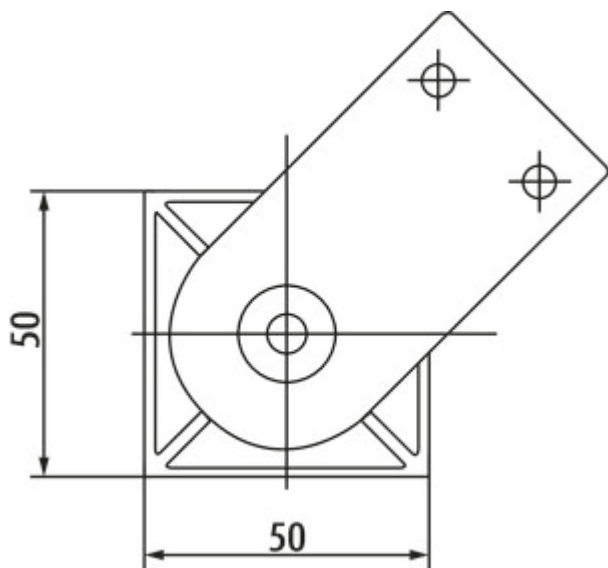

Kreta

Product number: 3013065

Configuration: stainless steel coloured, H 200 mm

Configuration options

3013064 | stainless steel coloured, H 150 mm

3013065 | stainless steel coloured, H 200 mm

3013164 | black matt, H 150 mm

3013165 | black matt, H 200 mm

- ✓ Base leveller
- ✓ Material: aluminium
- ✓ square

Base leveller. Aluminium, may not be shortened.

- tube 50 x 50 mm
- 10 mm height adjustment
- load-bearing capacity ca. 150 kg

[more infos...](#)

Technical data

Article type	Base leveller	With mounting plate	Yes
Height	200 mm	Carrying capacity	ca. 150 kg
Width	50 mm	Tube dimension	50 x 50 mm
Material	aluminium	Height adjustment	10 mm
Properties	cannot be shortened	Support element version	straight
Shape	square		

Dimensional sketch (PDF)