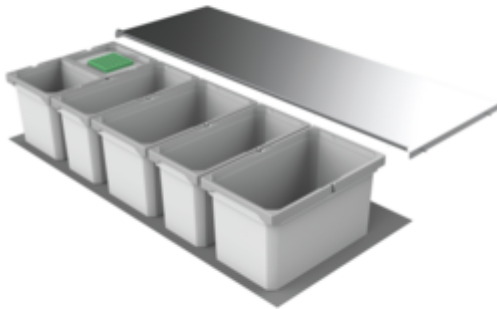

Cox[®] Box 235 S/1200-6 Bio

Product number: 8012442

Configuration: light grey

Configuration options

8012442 | light grey

- ✓ Existing pull-outs
- ✓ full pull-out
- ✓ 58 l

For installation on existing pull-outs. With non-slip inlay mat, fixed complete lid and single bio-lid.

— waste capacity 58 (2 x 13/2 x 10/2 x 6) liters

— bucket height 216 mm

— **total height 235 mm**

— **The complete lid can be mounted behind the top front to save space.**

— suitable for Cox Work[®] utensils box

[more infos...](#)

Technical data

Article type	Waste collection system	Opening technology	full pull-out
Height	235 mm	Total volume	58 l
Width	1.200 mm	Volume/content container 1	13 l
Mounting/Fixing	on existing pull-outs	Volume/content container 2	13 l
Cabinet width	1200 mm	Volume/content container 3	10 l
Shape	angular	Volume/content container 4	10 l
More parts	non-slip inlay mat	Design	Existing pull-outs
Material lid	metal	Volume/Content container	13/13/10/10/6/6
Material container	plastic	Organic lid	Yes
Colour total cover	silver	Retractable total cover	No
Cover	Yes	Volume/content container 5	6 l
Lid type(s)	Complete lid	Volume/content container 6	6 l
Number of containers	6	Bucket height	216 mm

Spare Parts

8012330	Cox® system container, Single bucket, light grey, 13 liters
8012329	Cox® system container, Single bucket, light grey, 10 liters
8012326	Cox® system container, Single bucket, light grey, 6 liters
8012350	Complete lid, Accessory, silver
8011312	Bio-lid, Lid, light grey, for 4/ 6/ 7/ 10/ 12.5 liters