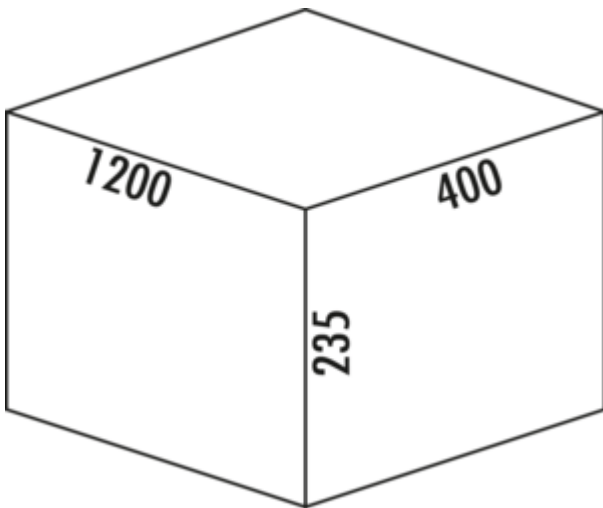

Cox[®] Box 235 S/1200-6 Bio

Product number: 8012442

Configuration: light grey

Configuration options

8012442 | light grey

- ✓ Existing pull-outs
- ✓ full pull-out
- ✓ 58 l

For installation on existing pull-outs. With non-slip inlay mat, fixed complete lid and single bio-lid.

— waste capacity 58 (2 x 13/2 x 10/2 x 6) liters

— bucket height 216 mm

— **total height 235 mm**

— **The complete lid can be mounted behind the top front to save space.**

— suitable for Cox Work[®] utensils box

[more infos...](#)

Technical data

Article type	Waste collection system	Opening technology	full pull-out
Height	235 mm	Total volume	58 l
Width	1.200 mm	Volume/content container 1	13 l
Mounting/Fixing	on existing pull-outs	Volume/content container 2	13 l
Cabinet width	1200 mm	Volume/content container 3	10 l
Shape	angular	Volume/content container 4	10 l
More parts	non-slip inlay mat	Design	Existing pull-outs
Material lid	metal	Volume/Content container	13/13/10/10/6/6
Material container	plastic	Organic lid	Yes
Colour total cover	silver	Retractable total cover	No
Cover	Yes	Volume/content container 5	6 l
Lid type(s)	Complete lid	Volume/content container 6	6 l
Number of containers	6	Bucket height	216 mm