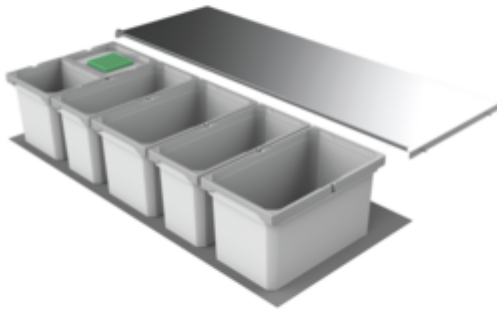

Cox[®] Box 235 S/1200-6 Bio

Product number: 8012442

Configuration: light grey

Configuration options

8012442 | light grey

✓ Existing pull-outs

✓ full pull-out

✓ 58 l

For installation on existing pull-outs. With non-slip inlay mat, fixed complete lid and single bio-lid.

— waste capacity 58 (2 x 13/2 x 10/2 x 6) liters

— bucket height 216 mm

— total height 235 mm

— The complete lid can be mounted behind the top front to save space.

— suitable for Cox Work[®] utensils box

[more infos...](#)

Technical data

Article type	Waste collection system	Opening technology	full pull-out
Height	235 mm	Total volume	58 l
Width	1.200 mm	Volume/content container 1	13 l
Mounting/Fixing	on existing pull-outs	Volume/content container 2	13 l
Cabinet width	1200 mm	Volume/content container 3	10 l
Shape	angular	Volume/content container 4	10 l
More parts	non-slip inlay mat	Design	Existing pull-outs
Material lid	metal	Volume/Content container	13/13/10/10/6/6
Material container	plastic	Organic lid	Yes
Colour total cover	silver	Retractable total cover	No
Cover	Yes	Volume/content container 5	6 l
Lid type(s)	Complete lid	Volume/content container 6	6 l
Number of containers	6	Bucket height	216 mm

Accessories

8012342	Closing-lid, Accessory, light grey, for 13/ 16/ 22/ 28 liters
---------	---

Spare Parts

8012330	Cox [®] system container, Single bucket, light grey, 13 liters
---------	---

8012329	Cox [®] system container, Single bucket, light grey, 10 liters
---------	---