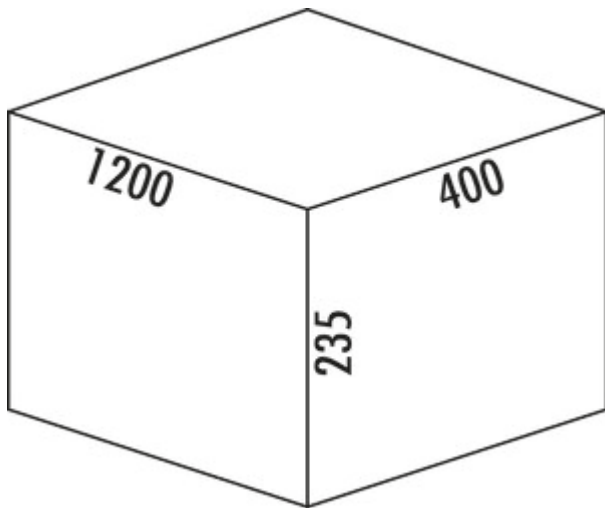

Cox[®] Box 235 S/1200-6 Bio

Product number: 8012442

Configuration: light grey

Configuration options

8012442 | light grey

✓ Existing pull-outs

✓ full pull-out

✓ 58 l

For installation on existing pull-outs. With non-slip inlay mat, fixed complete lid and single bio-lid.

— waste capacity 58 (2 x 13/2 x 10/2 x 6) liters

— bucket height 216 mm

— total height 235 mm

— The complete lid can be mounted behind the top front to save space.

— suitable for Cox Work[®] utensils box

[more infos...](#)

Technical data

Article type	Waste collection system	Opening technology	full pull-out
Height	235 mm	Total volume	58 l
Width	1.200 mm	Volume/content container 1	13 l
Mounting/Fixing	on existing pull-outs	Volume/content container 2	13 l
Cabinet width	1200 mm	Volume/content container 3	10 l
Shape	angular	Volume/content container 4	10 l
More parts	non-slip inlay mat	Design	Existing pull-outs
Material lid	metal	Volume/Content container	13/13/10/10/6/6
Material container	plastic	Organic lid	Yes
Colour total cover	silver	Retractable total cover	No
Cover	Yes	Volume/content container 5	6 l
Lid type(s)	Complete lid	Volume/content container 6	6 l
Number of containers	6	Bucket height	216 mm