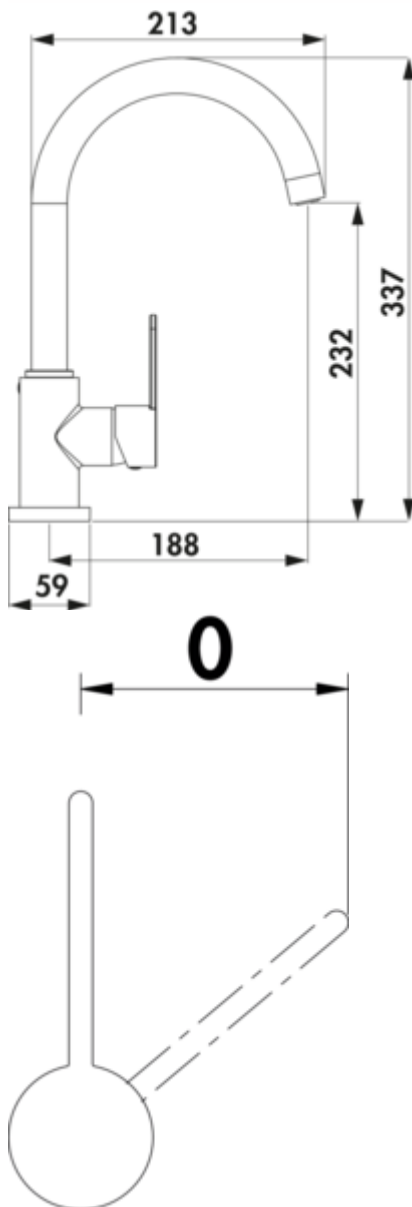

Wasserwerk Portare 3

Product number: 5021307

Configuration: stainless steel coloured, high pressure

Configuration options

5021306 | chrome, high pressure

5021307 | stainless steel coloured, high pressure

5021308 | black matt, high pressure

- ✓ Sink faucet
- ✓ high pressure
- ✓ with swivelling outlet

Single lever faucet. With swivelling outlet, side lever, ceramic cartridge and scald protection.

- energy-saving cold start function
- swivel range 360°
- drill Ø 35 mm
- corresponds to the German and European drinking water regulation/directive

BELGAQUA

D **MADE IN GERMANY**

KERAMISCHE DICHUNG

[more infos...](#)

Technical data

Article type	Sink faucet	Type of fitting	Single lever faucet
Brand	Wasserwerk	Operating pressure	high pressure
Number of handles	1	Width	59 mm
Total installation height	337 mm	Material	brass
Height	337 mm	Number of tap holes	1
Outreach	188 mm	Hoses preassembled	Yes
Outlet	with swivelling outlet	ECO function	energy-saving cold start function
Discharge height	232 mm	Temperature limiter/scald protection	scald protection
Operating mode	Lever	Minimum distance wall to centre tap hole	0 mm
Drilling diameter	35 mm	Anti-limestone jet regulator	Yes
Handle position	side lever	Aerated aerator	Yes
Cartridge with ceramic sealing discs	Yes	Max. Flow rate at 3 bar	11,1 l/min
Swivel range outlet	360°		