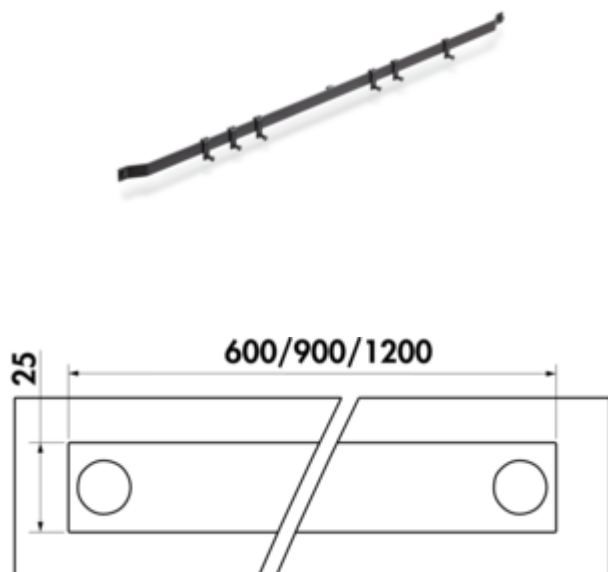

## Cast set

Product number: 8042102

Configuration: W 1200 mm, incl. 6 hooks

### Configuration options

8042100 | W 600 mm, incl. 4 hooks

8042101 | W 900 mm, incl. 6 hooks

8042102 | W 1200 mm, incl. 6 hooks

✓ Rail system

✓ straight

Rail system, incl. hooks.

— anthracite

— 25 x 24 mm (H x D)

[more infos...](#)

### Technical data

Article type	Rail system	Shape	straight
Height	25 mm	Number of hooks	6
Width	1.200 mm	Number of fixing points	2
Mounting/Fixing	Screw fastening		