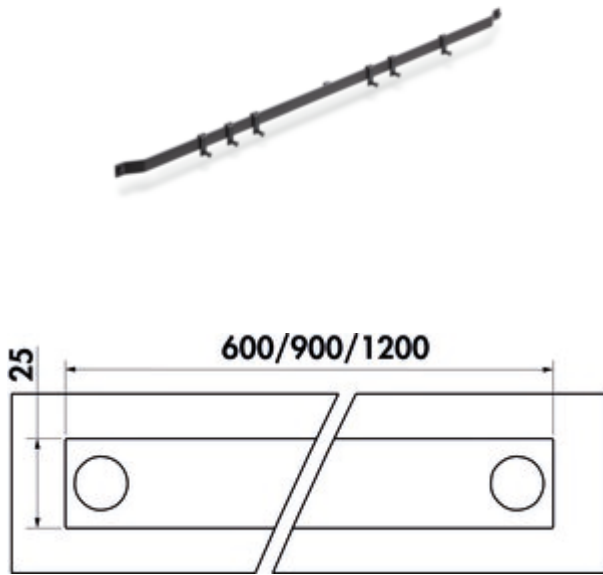

## Cast set

Product number: 8042102

Configuration: W 1200 mm, incl. 6 hooks

### Configuration options

8042100 | W 600 mm, incl. 4 hooks

8042101 | W 900 mm, incl. 6 hooks

8042102 | W 1200 mm, incl. 6 hooks

✓ Rail system

✓ straight

Rail system, incl. hooks.

— anthracite

— 25 x 24 mm (H x D)

[more infos...](#)

### Technical data

Article type	Rail system	Shape	straight
Height	25 mm	Number of hooks	6
Width	1.200 mm	Number of fixing points	2
Mounting/Fixing	Screw fastening		