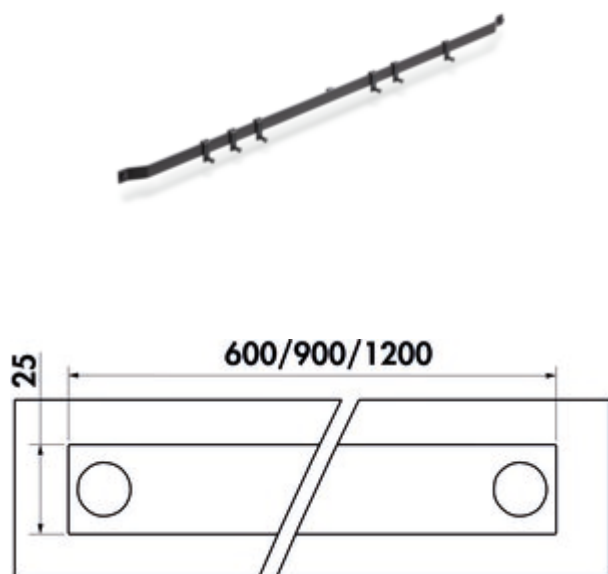

## Cast set

Product number: 8042102

Configuration: W 1200 mm, incl. 6 hooks

### Configuration options

8042100 | W 600 mm, incl. 4 hooks

8042101 | W 900 mm, incl. 6 hooks

8042102 | W 1200 mm, incl. 6 hooks

✓ Rail system

✓ straight

Rail system, incl. hooks.

— anthracite

— 25 x 24 mm (H x D)

[more infos...](#)

### Technical data

Article type	Rail system	Shape	straight
Width	1.200 mm	Number of hooks	6
Mounting/Fixing	Screw fastening	Number of fixing points	2