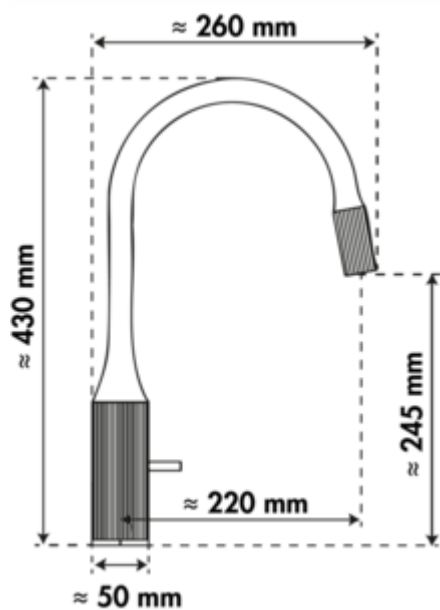

- ✓ Sink faucet
- ✓ high pressure
- ✓ with swivelling outlet

Single lever faucet. With swivelling outlet, side lever and ceramic cartridge.

— swivel range 360°

— drill Ø 34–38 mm

**BELGAQUA**

[more infos...](#)

## Technical data

Article type	Sink faucet	Swivel range outlet	360°
Brand	Wasserwerk	Type of fitting	Single lever faucet
Number of handles	1	Operating pressure	high pressure
Total installation height	430 mm	Width	50 mm
Height	430 mm	Mounting/Fixing	Quick installation: mounting with M33 x 1.5 threaded studs and locking screws
Outreach	220 mm	Swivel range handle	0 °
Outlet	with swivelling outlet	Number of tap holes	1
Discharge height	245 mm	Hoses preassembled	Yes
Operating mode	Lever	ECO function	energy-saving cold start function
Drilling diameter	34-38 mm	Minimum distance wall to centre tap hole	0 mm
Handle position	side lever	Connection hoses	800 mm
Cartridge with ceramic sealing discs	Yes		