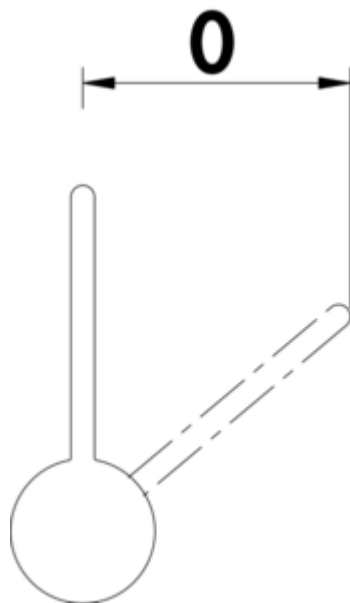

## Wasserwerk Grace

Product number: 5021340

Configuration: black matt, high pressure

- ✓ Sink faucet
- ✓ high pressure
- ✓ with swivelling outlet

Single lever faucet. With swivelling outlet, side lever and ceramic cartridge.

— swivel range 360°

— drill Ø 34–38 mm

**BELGAQUA**

[more infos...](#)

## Technical data

Article type	Sink faucet	Swivel range outlet	360°
Brand	Wasserwerk	Type of fitting	Single lever faucet
Number of handles	1	Operating pressure	high pressure
Total installation height	430 mm	Width	50 mm
Height	430 mm	Mounting/Fixing	Quick installation: mounting with M33 x 1.5 threaded studs and locking screws
Outreach	220 mm	Swivel range handle	0 °
Outlet	with swivelling outlet	Number of tap holes	1
Discharge height	245 mm	Hoses preassembled	Yes
Operating mode	Lever	ECO function	energy-saving cold start function
Drilling diameter	34-38 mm	Minimum distance wall to centre tap hole	0 mm
Handle position	side lever	Connection hoses	800 mm
Cartridge with ceramic sealing discs	Yes		