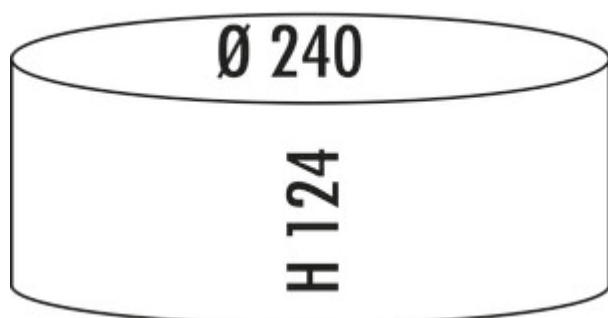

## WESCO® Cookie box Classic Line

Product number: 8012237

Configuration: black matt

### Configuration options

8012235 | red  
 8012236 | almond  
 8012237 | black matt  
 8012238 | white matt  
 8012239 | graphite matt  
 8012240 | sand matt  
 8036163 | darkgreen SE  
 8036164 | redorange SE

- ✓ 4 l
- ✓ Pastry tin
- volume 4 litres
- 124 x 240 mm (H x W)

[more infos...](#)

### Technical data

Article type	Pastry tin	Volume/capacity per container	4 l
Brand	WESCO®	Total volume	4 l
Width	240 mm	Volume/content container 1	4 l
Material	powder coated steel sheet	Old Wesco order no.	324402-73
Dishwasher safe	Not dishwasher-safe		