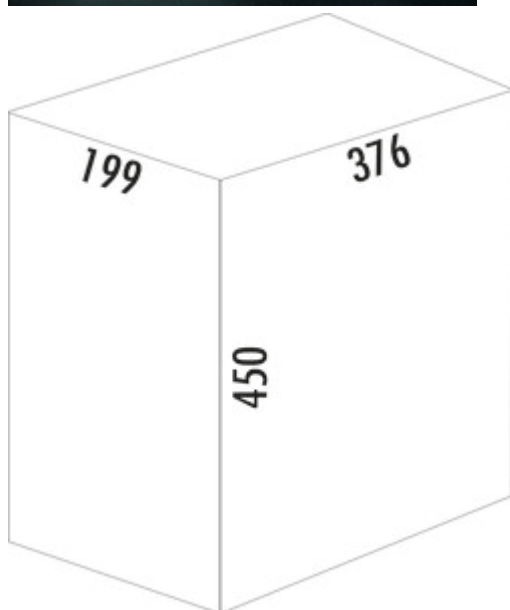

Uno 3418

Product number: 8011265

Configuration: white

Configuration options

8011265 | white

8011267 | stainless steel

- ✓ For swivel technology
- ✓ swivel technology
- ✓ 18 l
- waste capacity 18 liters
- technology: swivel technology
- fitting: cabinet wall

[more infos...](#)

Technical data

Article type	Waste collection system	Lid type(s)	Complete lid
Width	199 mm	Number of containers	1
Mounting/Fixing	cabinet wall	Opening technology	swivel technology
Cabinet width	450 mm	Total volume	18 l
Shape	angular	Volume/content container 1	18 l
Material container	plastic	Design	For swivel technology
Cover	Yes	Volume/Content container	18