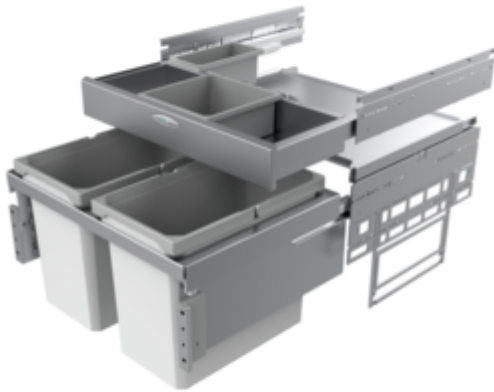

Cox[®] Base 360 S/600-2 with Base-Board

Product number: 8012373

Configuration: light grey, H 460 mm

Configuration options

8012373 | light grey, H 460 mm

8013373 | anthracite, H 460 mm

- ✓ Front pull-out system with additional drawer
- ✓ full pull-out
- ✓ 44 l
- guide rail depth 470 mm
- waste capacity 44 (2 x 22) l
- technology: full pull-out
- fitting: cabinet wall and front panel
- for 16/19 mm side walls
- **with soft retraction and damping**
- 1 x 2.7 l and 1 x 1.2 l storage boxes and 4 brackets included

[more infos...](#)

Technical data

Article type	Waste collection system	Total volume	44 l
Height	460 mm	Volume/content container 1	22 l
Width	600 mm	Volume/content container 2	22 l
Mounting/Fixing	cabinet wall front panel	Soft closing	Yes
Installation_height_list	460 mm	Design	Front pull-out system with additional drawer
Cabinet width	600 mm	Volume/Content container	22/22
Shape	angular	Number of containers in additional drawer	2
For sidewall thickness	16/19 mm	Guide rail depth	470 mm
Installation depth	400 mm	Volume/capacity drawer container 1	2.7 l
Material container	plastic	Volume/capacity drawer container 2	1,2 l
Number of containers	2	Locking mechanism	With damper
Opening technology	full pull-out		

Spare Parts

8012322	Cox® system container, Single bucket, light grey, 22 liters
8012363	Storage box, Utensil box, dark grey, 1.2 liters
8010146	Complete lid, Accessory, silver
8012362	Storage box, Utensil box, dark grey, 2.7 liters
8012364	Bracket for storage box, Accessory, silver
8013322	Cox® system container, Single bucket, anthracite, 22 liters
8013362	Storage box, Utensil box, anthracite, 2.7 liters
8013363	Storage box, Utensil box, anthracite, 1.2 liters