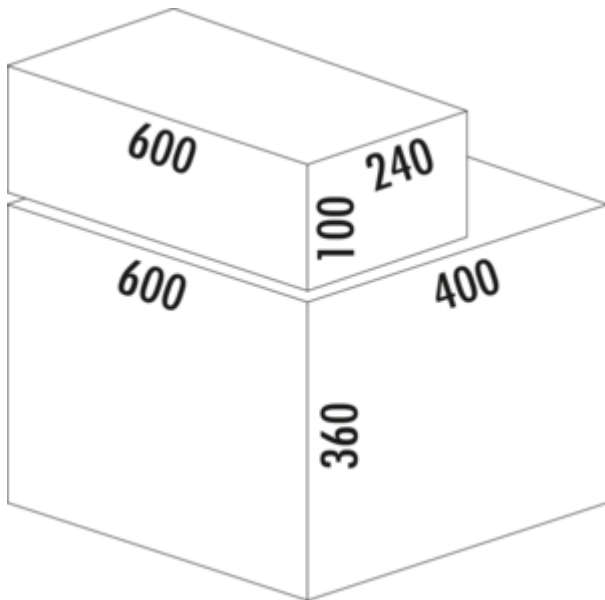

Cox[®] Base 360 S/600-2 with Base-Board

Product number: 8012373

Configuration: light grey, H 460 mm

Configuration options

8012373 | light grey, H 460 mm

8013373 | anthracite, H 460 mm

- ✓ Front pull-out system with additional drawer
- ✓ full pull-out
- ✓ 44 l
- guide rail depth 470 mm
- waste capacity 44 (2 x 22) l
- technology: full pull-out
- fitting: cabinet wall and front panel
- for 16/19 mm side walls
- **with soft retraction and damping**
- 1 x 2.7 l and 1 x 1.2 l storage boxes and 4 brackets included

[more infos...](#)

Technical data

Article type	Waste collection system	Total volume	44 l
Height	460 mm	Volume/content container 1	22 l
Width	600 mm	Volume/content container 2	22 l
Mounting/Fixing	cabinet wall front panel	Soft closing	Yes
Installation_height_list	460 mm	Design	Front pull-out system with additional drawer
Cabinet width	600 mm	Volume/Content container	22/22
Shape	angular	Number of containers in additional drawer	2
For sidewall thickness	16/19 mm	Guide rail depth	470 mm
Installation depth	400 mm	Volume/capacity drawer container 1	2.7 l
Material container	plastic	Volume/capacity drawer container 2	1,2 l
Number of containers	2	Locking mechanism	With damper
Opening technology	full pull-out		