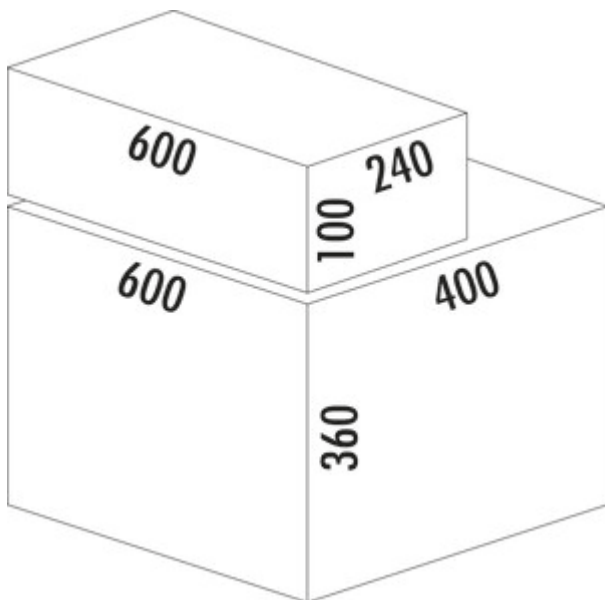

Cox[®] Base 360 S/600-2 with Base-Board

Product number: 8012373

Configuration: light grey, H 460 mm

Configuration options

8012373 | light grey, H 460 mm

8013373 | anthracite, H 460 mm

- ✓ Front pull-out system with additional drawer
- ✓ full pull-out
- ✓ 44 l
- guide rail depth 470 mm
- waste capacity 44 (2 x 22) liters
- technology: full pull-out
- fitting: cabinet wall and front panel
- with soft retraction and damping
- 1 x 2.7 l and 1 x 1.2 l storage boxes and 4 brackets included

[more infos...](#)

Technical data

Article type	Waste collection system	Volume/content container 1	22 l
Height	460 mm	Volume/content container 2	22 l
Width	600 mm	Soft closing	Yes
CE marking on the product	No	Design	Front pull-out system with additional drawer
Mounting/Fixing	cabinet wall front panel	Volume/Content container	22/22
Cabinet width	600 mm	Number of containers in additional drawer	2
Shape	angular	Guide rail depth	470 mm
Material container	plastic	Volume/capacity drawer container 1	2.7 l
Number of containers	2	Volume/capacity drawer container 2	1,2 l
Opening technology	full pull-out	Locking mechanism	With damper
Total volume	44 l		