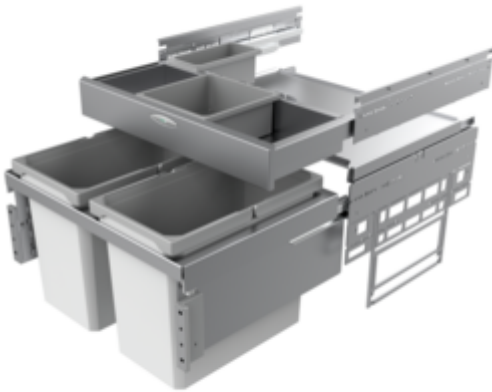

Cox[®] Base 360 S/600-2 with Base-Board

Product number: 8012373

Configuration: light grey, H 460 mm

Configuration options

8012373 | light grey, H 460 mm

8013373 | anthracite, H 460 mm

- ✓ Front pull-out system with additional drawer
- ✓ full pull-out
- ✓ 44 l
- guide rail depth 470 mm
- waste capacity 44 (2 x 22) liters
- technology: full pull-out
- fitting: cabinet wall and front panel
- with soft retraction and damping
- 1 x 2.7 l and 1 x 1.2 l storage boxes and 4 brackets included

[more infos...](#)

Technical data

Article type	Waste collection system	Volume/content container 1	22 l
Height	460 mm	Volume/content container 2	22 l
Width	600 mm	Soft closing	Yes
CE marking on the product	No	Design	Front pull-out system with additional drawer
Mounting/Fixing	cabinet wall front panel	Volume/Content container	22/22
Cabinet width	600 mm	Number of containers in additional drawer	2
Shape	angular	Guide rail depth	470 mm
Material container	plastic	Volume/capacity drawer container 1	2.7 l
Number of containers	2	Volume/capacity drawer container 2	1,2 l
Opening technology	full pull-out	Locking mechanism	With damper
Total volume	44 l		

Accessories

8012368	Cox Cick-E [®] 600, Accessory, W 600 mm, dark grey/chrome matt
8012367	Cox Cick [®] , Accessory, dark grey/chrome matt
8012362	Storage box, Utensil box, dark grey, 2.7 liters
8012363	Storage box, Utensil box, dark grey, 1.2 liters
8013362	Storage box, Utensil box, anthracite, 2.7 liters
8013363	Storage box, Utensil box, anthracite, 1.2 liters
8012364	Bracket for storage box, Accessory, silver

Spare Parts

8012322	Cox [®] system container, Single bucket, light grey, 22 liters
8012363	Storage box, Utensil box, dark grey, 1.2 liters
8010146	Complete lid, Accessory, silver
8012362	Storage box, Utensil box, dark grey, 2.7 liters
8012364	Bracket for storage box, Accessory, silver
8013322	Cox [®] system container, Single bucket, anthracite, 22 liters