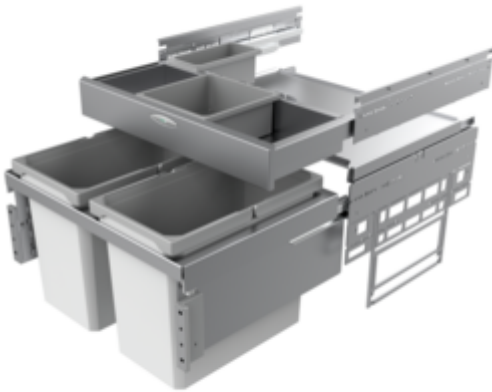

## Cox<sup>®</sup> Base 360 S/600-2 with Base-Board

Product number: 8012373

Configuration: light grey, H 460 mm

### Configuration options

8012373 | light grey, H 460 mm

8013373 | anthracite, H 460 mm

- ✓ Front pull-out system with additional drawer
- ✓ full pull-out
- ✓ 44 l
- guide rail depth 470 mm
- waste capacity 44 (2 x 22) liters
- technology: full pull-out
- fitting: cabinet wall and front panel
- with soft retraction and damping
- 1 x 2.7 l and 1 x 1.2 l storage boxes and 4 brackets included

### Technical data

|                           |                             |  |   |
|---------------------------|-----------------------------|--|---|
| Article type              | Waste collection system     | Volume/content container 1                   | 22 l  |
| Width                     | 600 mm                      | Volume/content container 2                   | 22 l  |
| CE marking on the product | No                          | Soft closing                                 | Yes   |
| Mounting/Fixing           | cabinet wall<br>front panel | Design                                       | Front pull-out system with<br>additional drawer |
| Cabinet width             | 600 mm                      | Volume/Content container                     | 22/22   |
| Shape                     | angular                     | Number of containers in additional<br>drawer | 2   |
| Material container        | plastic                     | Guide rail depth                             | 470 mm  |
| Number of containers      | 2                           | Volume/capacity drawer container 1           | 2.7 l   |
| Opening technology        | full pull-out               | Volume/capacity drawer container 2           | 1,2 l   |
| Total volume              | 44 l                        | Locking mechanism                            | With damper                                     |