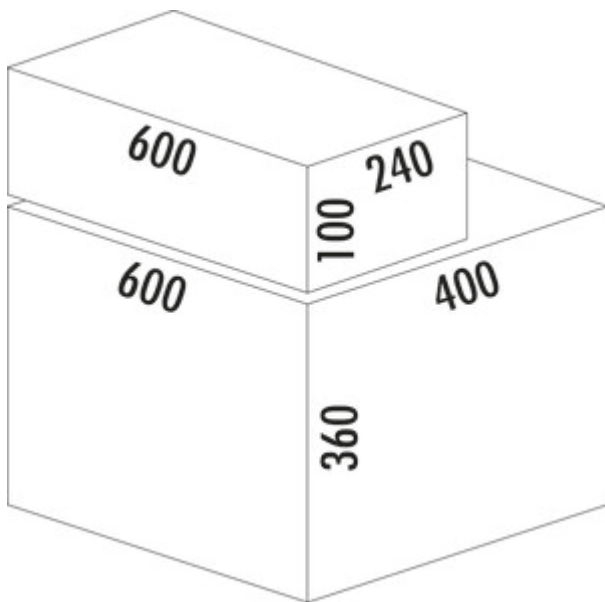

## Cox<sup>®</sup> Base 360 S/600-2 with Base-Board

Product number: 8012373

Configuration: light grey, H 460 mm

### Configuration options

8012373 | light grey, H 460 mm

8013373 | anthracite, H 460 mm

- ✓ Front pull-out system with additional drawer
- ✓ full pull-out
- ✓ 44 l
- guide rail depth 470 mm
- waste capacity 44 (2 x 22) liters
- technology: full pull-out
- fitting: cabinet wall and front panel
- with soft retraction and damping
- 1 x 2.7 l and 1 x 1.2 l storage boxes and 4 brackets included

### Technical data

|                           |                             |  |   |
|---------------------------|-----------------------------|--|---|
| Article type              | Waste collection system     | Volume/content container 1                   | 22 l  |
| Width                     | 600 mm                      | Volume/content container 2                   | 22 l  |
| CE marking on the product | No                          | Soft closing                                 | Yes   |
| Mounting/Fixing           | cabinet wall<br>front panel | Design                                       | Front pull-out system with<br>additional drawer |
| Cabinet width             | 600 mm                      | Volume/Content container                     | 22/22   |
| Shape                     | angular                     | Number of containers in additional<br>drawer | 2   |
| Material container        | plastic                     | Guide rail depth                             | 470 mm  |
| Number of containers      | 2                           | Volume/capacity drawer container 1           | 2.7 l   |
| Opening technology        | full pull-out               | Volume/capacity drawer container 2           | 1,2 l   |
| Total volume              | 44 l                        | Locking mechanism                            | With damper                                     |