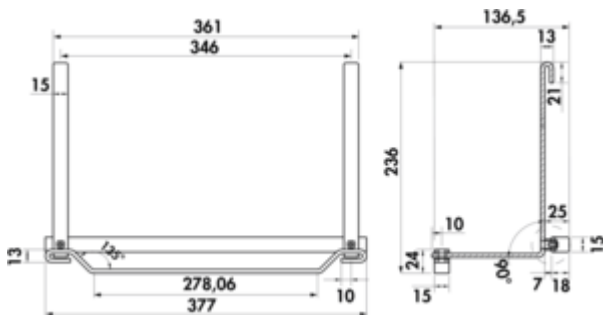

### Configuration options

8042105 | anthracite

✓ Rail system

✓ angular

For household rolls.

— 220 x 377 x 138 mm (H x W x D)

[more infos...](#)

### Technical data

Article type	Rail system	Width	377 mm
Height	220 mm	Shape	angular