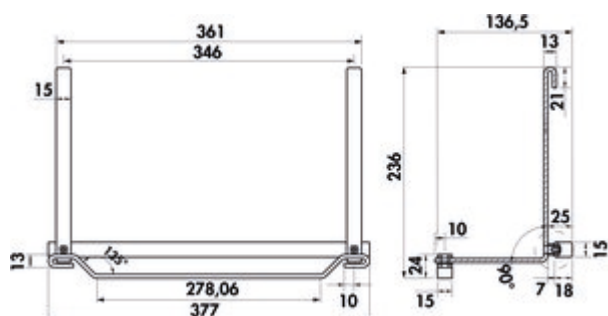

Cast paper roll holder

Product number: 8042105

Configuration: anthracite

Configuration options

8042105 | anthracite

✓ Rail system

✓ angular

For household rolls.

— 220 x 377 x 138 mm (H x W x D)

[more infos...](#)

Technical data

Article type	Rail system	Width	377 mm
Height	220 mm	Shape	angular

Accessories

8042100	Cast set, Rail system, W 600 mm, incl. 4 hooks
8042101	Cast set, Rail system, W 900 mm, incl. 6 hooks
8042102	Cast set, Rail system, W 1200 mm, incl. 6 hooks
8042103	Cast tray, Storage element, W 300 mm
8042104	Cast tray, Storage element, W 420 mm
8042105	Cast paper roll holder, Rail system, anthracite
8042106	Cast hook, Rail system, anthracite