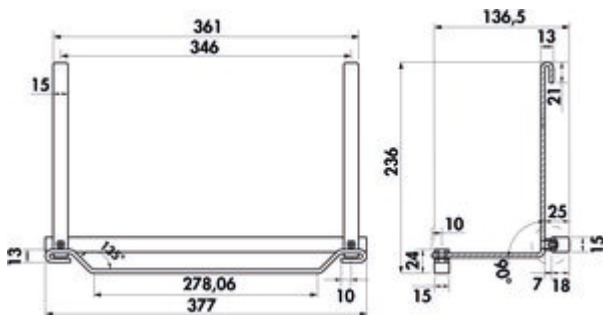

### Configuration options

8042105 | anthracite

✓ Rail system

✓ angular

For household rolls.

— 220 x 377 x 138 mm (H x W x D)

[more infos...](#)

### Technical data

Article type	Rail system	Shape	angular
Width	377 mm		

### Accessories

8042100	Cast set, Rail system, W 600 mm, incl. 4 hooks
8042101	Cast set, Rail system, W 900 mm, incl. 6 hooks
8042102	Cast set, Rail system, W 1200 mm, incl. 6 hooks
8042103	Cast tray, Storage element, W 300 mm
8042104	Cast tray, Storage element, W 420 mm
8042105	Cast paper roll holder, Rail system, anthracite
8042106	Cast hook, Rail system, anthracite