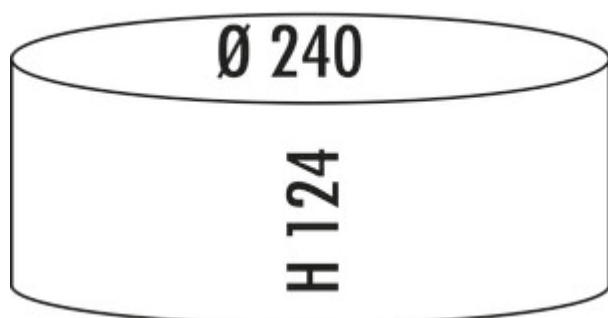

WESCO® Cookie box Classic Line

Product number: 8012235

Configuration: red

Configuration options

8012235 | red
 8012236 | almond
 8012237 | black matt
 8012238 | white matt
 8012239 | graphite matt
 8012240 | sand matt
 8036163 | darkgreen SE
 8036164 | redorange SE

- ✓ 4 l
- ✓ Pastry tin
- volume 4 litres
- 124 x 240 mm (H x W)

[more infos...](#)

Technical data

Article type	Pastry tin	Volume/capacity per container	4 l
Brand	WESCO®	Total volume	4 l
Width	240 mm	Volume/content container 1	4 l
Material	powder coated steel sheet	Old Wesco order no.	324402-02
Dishwasher safe	Not dishwasher-safe		