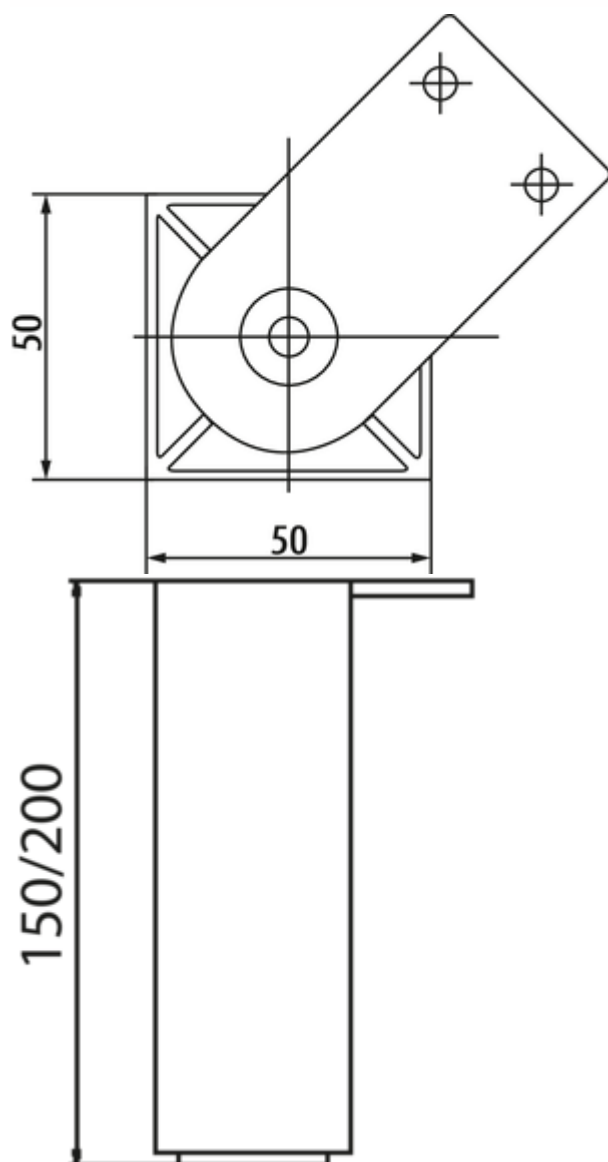

Kreta

Product number: 3013164
 Configuration: black matt, H 150 mm

Configuration options

3013064 | stainless steel coloured, H 150 mm
 3013065 | stainless steel coloured, H 200 mm
 3013164 | black matt, H 150 mm
 3013165 | black matt, H 200 mm

- ✓ Base leveller
- ✓ Material: aluminium
- ✓ square

Base leveller. Aluminium, may not be shortened.

- tube 50 x 50 mm
- 10 mm height adjustment
- load-bearing capacity ca. 150 kg

[more infos...](#)

Technical data

Article type	Base leveller	Shape	square
Height	150 mm	With mounting plate	Yes
Width	50 mm	Carrying capacity	ca. 150 kg
Material	aluminium	Tube dimension	50 x 50 mm
Properties	cannot be shortened	Height adjustment	10 mm
Surface/coating	matt	Support element version	straight

Dimensional sketch (PDF)