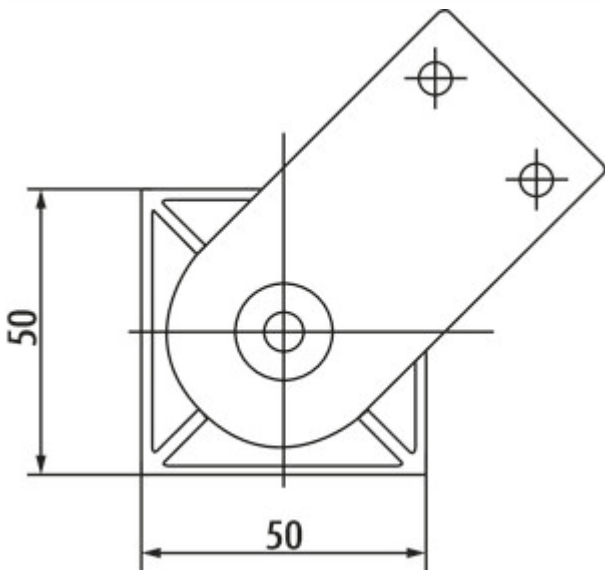

Kreta

Product number: 3013164
 Configuration: black matt, H 150 mm

Configuration options

- 3013064 | stainless steel coloured, H 150 mm
- 3013065 | stainless steel coloured, H 200 mm
- 3013164 | black matt, H 150 mm
- 3013165 | black matt, H 200 mm

- ✓ Base leveller
- ✓ Material: aluminium
- ✓ square

Base leveller. Aluminium, may not be shortened.

- tube 50 x 50 mm
- 10 mm height adjustment
- load-bearing capacity ca. 150 kg

[more infos...](#)

Technical data

Article type	Base leveller	Shape	square
Warranty	2-year Naber warranty (except for wear parts); the general warranty conditions of Naber GmbH apply.	With mounting plate	Yes
Width	50 mm	Carrying capacity	ca. 150 kg
Material	aluminium	Tube dimension	50 x 50 mm
Properties	cannot be shortened	Height adjustment	10 mm
Surface/coating	matt	Support element version	straight

Dimensional sketch (PDF)