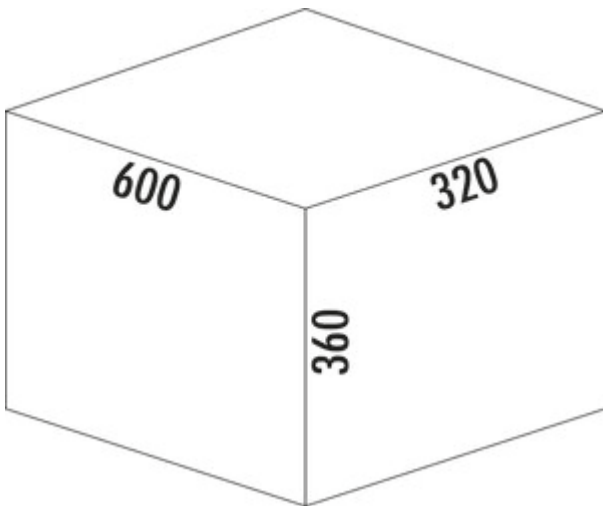

Cox® Base 360 K/600-3

Product number: 8012509

Configuration: with bio lid, light grey, H 360 mm

Configuration options

8012489 | without bio lid, light grey, H 360 mm

8012509 | with bio lid, light grey, H 360 mm

8013489 | without bio lid, anthracite, H 360 mm

8013509 | with bio lid, anthracite, H 360 mm

✓ Front pull-out system

✓ full pull-out

✓ 30.5 l

With pull-out complete lid.

— guide rail depth 470 mm

— waste capacity 30,5 (1 x 15.5/2 x 7.5) liters

— technology: full pull-out

— fitting: cabinet wall and front panel

— with soft retraction and damping

— installation depth 320 mm

[more infos...](#)

Technical data

Article type	Waste collection system	Volume/content container 1	15,5 l
Width	600 mm	Volume/content container 2	7,5 l
CE marking on the product	No	Volume/content container 3	7,5 l
Mounting/Fixing	cabinet wall front panel	Soft closing	Yes
Cabinet width	600 mm	Colour container lid	light grey/green
Shape	angular	Design	Front pull-out system
Installation depth	320 mm	Volume/Content container	15,5/7,5/7,5
Material container	plastic	Organic lid	Yes
Lid type(s)	Complete lid	Retractable total cover	Yes
Number of containers	2	Guide rail depth	470 mm
Opening technology	full pull-out	Biode lid bucket sizes	7.5 l
Total volume	30.5 l	Locking mechanism	With damper