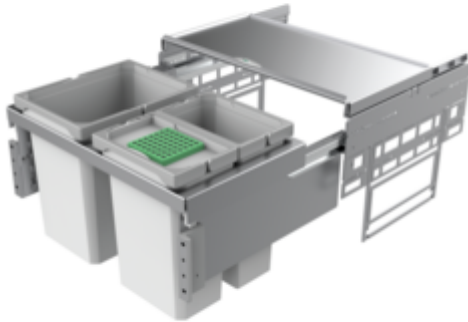

Cox® Base 360 K/600-3

Product number: 8012509

Configuration: with bio lid, light grey, H 360 mm

Configuration options

8012489 | without bio lid, light grey, H 360 mm

8012509 | with bio lid, light grey, H 360 mm

8013489 | without bio lid, anthracite, H 360 mm

8013509 | with bio lid, anthracite, H 360 mm

✓ Front pull-out system

✓ full pull-out

✓ 30.5 l

With pull-out complete lid.

— guide rail depth 470 mm

— waste capacity 30,5 (1 x 15.5/2 x 7.5) liters

— technology: full pull-out

— fitting: cabinet wall and front panel

— with soft retraction and damping

— installation depth 320 mm

[more infos...](#)

Technical data

Article type	Waste collection system	Volume/content container 1	15,5 l
Width	600 mm	Volume/content container 2	7,5 l
CE marking on the product	No	Volume/content container 3	7,5 l
Mounting/Fixing	cabinet wall front panel	Soft closing	Yes
Cabinet width	600 mm	Colour container lid	light grey/green
Shape	angular	Design	Front pull-out system
Installation depth	320 mm	Volume/Content container	15,5/7,5/7,5
Material container	plastic	Organic lid	Yes
Lid type(s)	Complete lid	Retractable total cover	Yes
Number of containers	2	Guide rail depth	470 mm
Opening technology	full pull-out	Biode lid bucket sizes	7.5 l
Total volume	30.5 l	Locking mechanism	With damper

Spare Parts

8013495	Cox® system container, Single bucket, anthracite, 7.5 liters
8012495	Cox® system container, Single bucket, light grey, 7.5 liters
8012334	Cox® system container, Single bucket, light grey, 15,5 liters
8013334	Cox® system container, Single bucket, anthracite, 15,5 liters
8011178	Bio-filter retrofitting set, Accessory, black