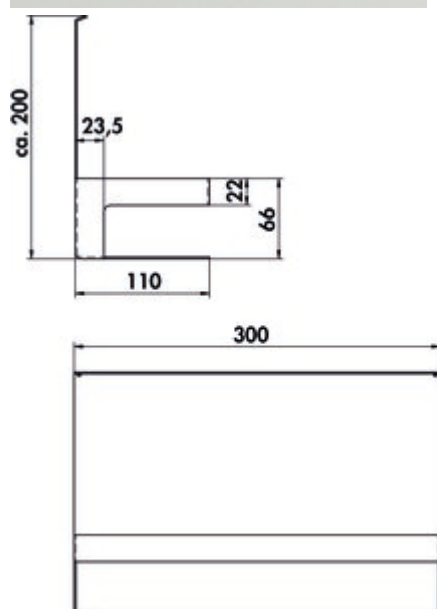

transFORM bottle holder

Product number: 8041224

Configuration: black matt

Configuration options

8041224 | black matt

- ✓ Rail system
- With surround.
- powder-coated
- 195 x 300 x 110 mm (H x W x D)

[more infos...](#)

Technical data

Article type	Rail system	Field of use & application	Inside
Width	300 mm	Number of storage elements	1
Surface/coating	powder coated		

Accessories

8041210	transFORM basic profile, Rail system, L 1800 mm
8041211	transFORM basic profile, Rail system, L 2400 mm
8041212	transFORM cover profile, Rail system, L 1800 mm
8041213	transFORM cover profile, Rail system, L 2400 mm
8041214	transFORM profile, Rail system, L 900 mm
8041215	transFORM profile, Rail system, L 1200 mm
8041216	transFORM profile, Rail system, L 1500 mm
8041217	transFORM add-on unit, Rail system, 750 x 300 x 180 mm (H x W x D)
8041218	transFORM add-on unit, Rail system, 900 x 300 x 180 mm (H x W x D)
8041219	transFORM add-on unit, Rail system, 1200 x 300 x 180 mm (H x W x D)
8041220	transFORM tray 1, Rail system, black matt
8041221	transFORM tray 2, Rail system, black matt
8041222	transFORM tray 3, Rail system, black matt
8041223	transFORM spice rack, Rail system, black matt
8041224	transFORM bottle holder, Rail system, black matt
8041225	transFORM tray 4, Rail system, black matt
8041226	transFORM paper roll holder, Rail system, black matt
8041227	transFORM glass holder, Rail system, black matt
8041228	transFORM hook strip, Rail system, black matt
8041229	transFORM tubular pot, Rail system, black matt
8041230	transFORM Powerbox, Rail system, black matt
8041245	transFORM profile, Rail system, L 1800 mm
8041246	transFORM profile, Rail system, L 2400 mm
8041258	transFORM set 1, Rail system, black matt
8041255	transFORM set 2, Rail system, black matt
8041256	transFORM set 3, Rail system, black matt
8041254	transFORM set 4, Shelf system, black matt