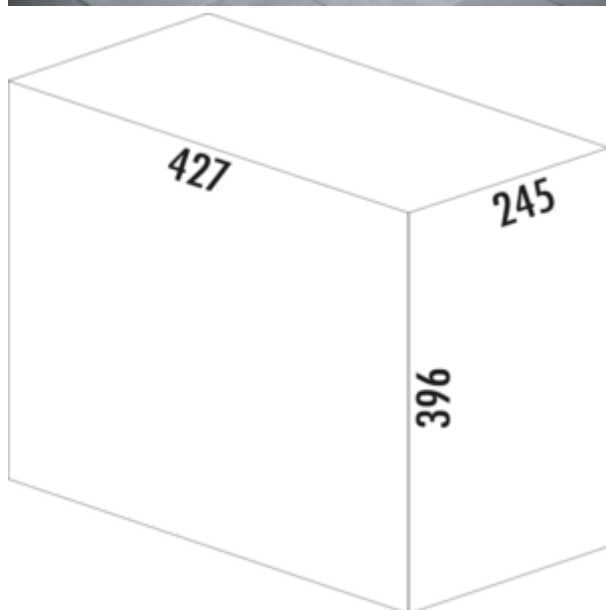

Solo 3635

Product number: 8011263
Configuration: graphite grey

Configuration options

8011263 | graphite grey

- ✓ Pull-out technology for rotating doors
- ✓ full pull-out
- ✓ 20 l
- waste capacity 20 l
- technology: full pull-out
- frame/guide silver
- complete lid graphite grey
- fitting: cabinet bottom
- **the ideal space saver with an installation height of only 396 mm**

[more infos...](#)

Technical data

Article type	Waste collection system	Cover	Yes
Height	396 mm	Lid type(s)	Complete lid
Width	245 mm	Number of containers	1
Mounting/Fixing	cabinet bottom	Opening technology	full pull-out
Cabinet width	300 mm	Total volume	20 l
Shape	angular	Volume/content container 1	20 l
Frame colour	silver	Colour guide	silver
Material lid	plastic	Design	Pull-out technology for rotating doors
Material container	plastic	Volume/Content container	20
Colour total cover	graphite grey		