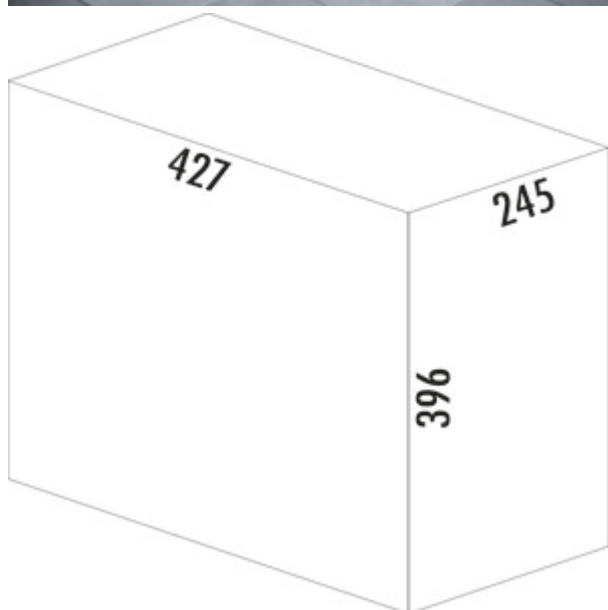

Solo 3635

Product number: 8011263
Configuration: graphite grey

Configuration options

8011263 | graphite grey

- ✓ Pull-out technology for rotating doors
- ✓ full pull-out
- ✓ 20 l
- waste capacity 20 liters
- technology: full pull-out
- frame/guide silver
- complete lid graphite grey
- fitting: cabinet bottom

[more infos...](#)

Technical data

Article type	Waste collection system	Cover	Yes
Width	245 mm	Lid type(s)	Complete lid
Mounting/Fixing	cabinet bottom	Number of containers	1
Cabinet width	300 mm	Opening technology	full pull-out
Shape	angular	Total volume	20 l
Frame colour	silver	Volume/content container 1	20 l
Material lid	plastic	Colour guide	silver
Material container	plastic	Design	Pull-out technology for rotating doors
Colour total cover	graphite grey	Volume/Content container	20