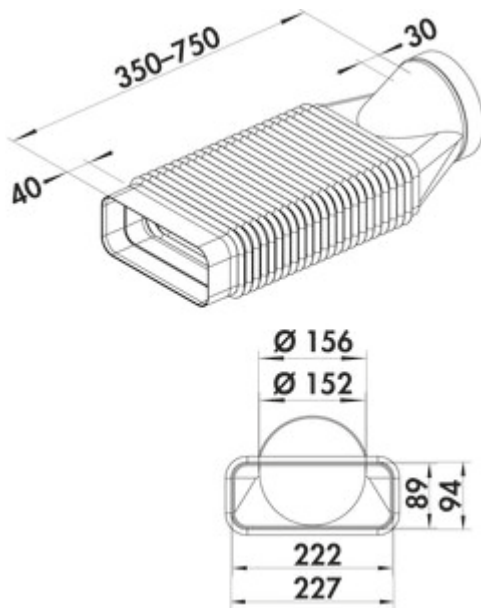

F-RBFLEX 2 system 150 round/rectangular

Product number: 4043043

Configuration: white

Configuration options

4043043 | white

✓ Connecting element

For diversions and turns up to 90°.

Adapter, flexible, round to rectangular, with integrated sleeve.

— length 350–750 mm

[more infos...](#)

Technical data

Article type	Connecting element	Outer diameter	150 mm
Width	350 mm	Adapter type	Adapter, flexible, round to rectangular, with integrated sleeve
Properties	flexible	System dimension	150
Diameter	stainless steel cover Ø 197 mm	Output drive	angular round
Suitable for	diversions and turns up to 90°	Ventilation system	COMPAIR flow 150

Dimensional sketch (PDF)