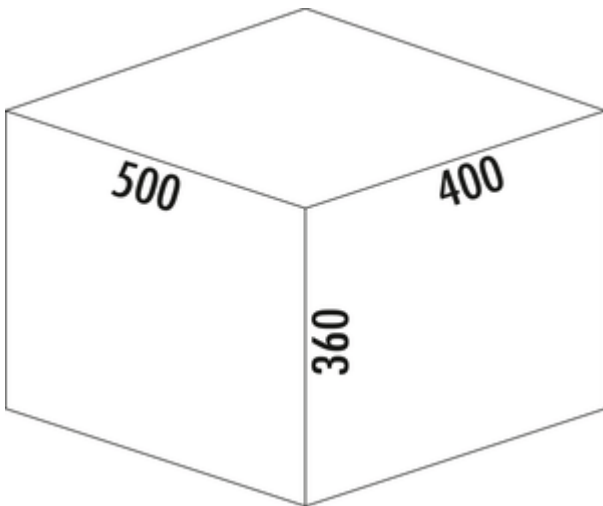

Cox® Base 360 S/500-3

Product number: 8013302

Configuration: without bio lid, anthracite, H 360 mm

Configuration options

8012302 | without bio lid, light grey, H 360 mm

8012314 | with bio lid, light grey, H 360 mm

8013302 | without bio lid, anthracite, H 360 mm

8013314 | with bio lid, anthracite, H 360 mm

- ✓ Front pull-out system
- ✓ full pull-out
- ✓ 36 l

With pull-out complete lid.

- guide rail depth 470 mm
- waste capacity 36 (2 x 10/1 x 16) l
- technology: full pull-out
- fitting: cabinet wall and front panel
- **with soft retraction and damping**

[more infos...](#)

Technical data

Article type	Waste collection system	Total volume	36 l
Height	360 mm	Volume/content container 1	16 l
Width	500 mm	Volume/content container 2	10 l
CE marking on the product	No	Volume/content container 3	10 l
Mounting/Fixing	cabinet wall front panel	Soft closing	Yes
Cabinet width	500 mm	Design	Front pull-out system
Shape	angular	Volume/Content container	16/10/10
Material container	plastic	Organic lid	No
Cover	Yes	Retractable total cover	Yes
Lid type(s)	Complete lid	Guide rail depth	470 mm
Number of containers	3	Locking mechanism	With damper
Opening technology	full pull-out		