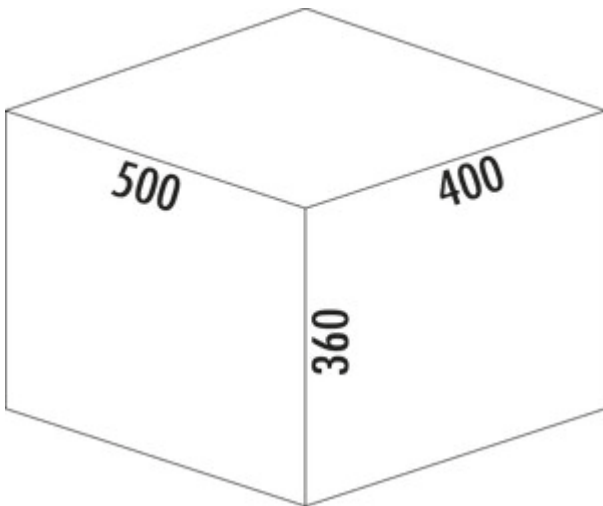

Cox[®] Base 360 S/500-3

Product number: 8013302

Configuration: without bio lid, anthracite, H 360 mm

Configuration options

8012302 | without bio lid, light grey, H 360 mm

8012314 | with bio lid, light grey, H 360 mm

8013302 | without bio lid, anthracite, H 360 mm

8013314 | with bio lid, anthracite, H 360 mm

- ✓ Front pull-out system
- ✓ full pull-out
- ✓ 36 l

With pull-out complete lid.

- guide rail depth 470 mm
- waste capacity 36 (2 x 10/1 x 16) liters
- technology: full pull-out
- fitting: cabinet wall and front panel
- with soft retraction and damping

[more infos...](#)

Technical data

Article type	Waste collection system	Total volume	36 l
Width	500 mm	Volume/content container 1	16 l
CE marking on the product	No	Volume/content container 2	10 l
Mounting/Fixing	cabinet wall front panel	Volume/content container 3	10 l
Cabinet width	500 mm	Soft closing	Yes
Shape	angular	Design	Front pull-out system
Material container	plastic	Volume/Content container	16/10/10
Cover	Yes	Organic lid	No
Lid type(s)	Complete lid	Retractable total cover	Yes
Number of containers	3	Guide rail depth	470 mm
Opening technology	full pull-out	Locking mechanism	With damper