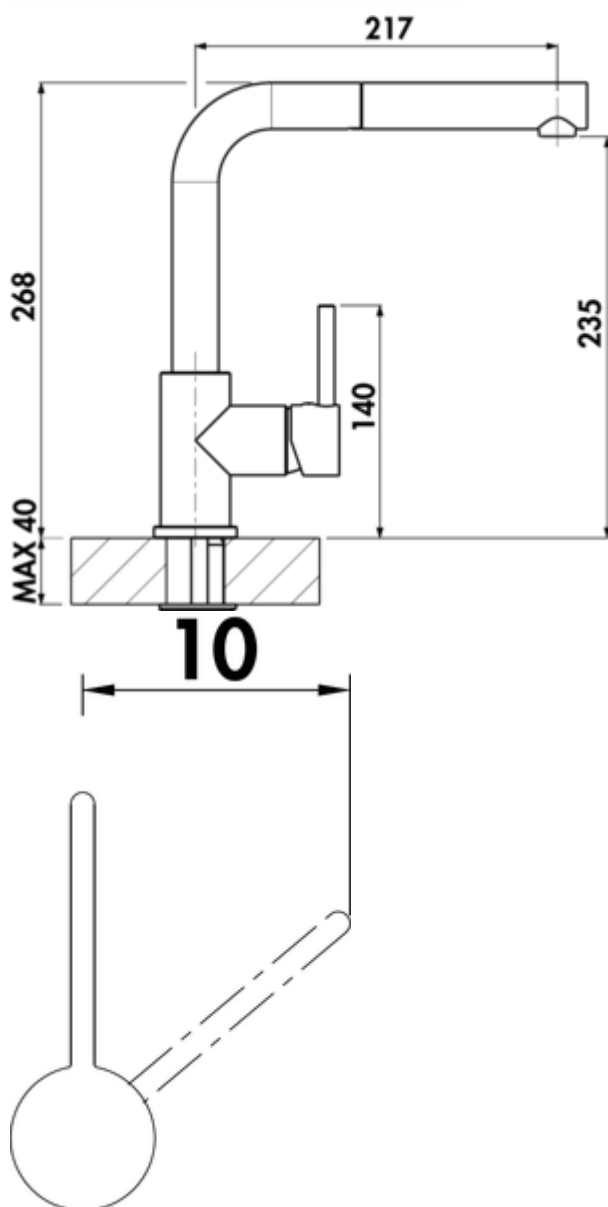

Configuration options

- 5011252 | chrome, high pressure
- 5011253 | stainless steel finish, high pressure
- 5011262 | black matt, high pressure
- 5011263 | graphite, high pressure
- 5011265 | chrome, low pressure
- 5011266 | stainless steel finish, low pressure
- 5011267 | black matt, low pressure
- 5011268 | graphite, low pressure
- 5011271 | copper coloured, high pressure

- ✓ Sink faucet
- ✓ low pressure
- ✓ with swivelling/pull-out metal outlet

Single lever faucet. With **swivelling/pull-out** metal outlet, side lever, laminar aerator and ceramic cartridge.

- swivel range 360°
- drill Ø 35 mm
- corresponds to the German and European drinking water regulation/directive

BELGAQUA