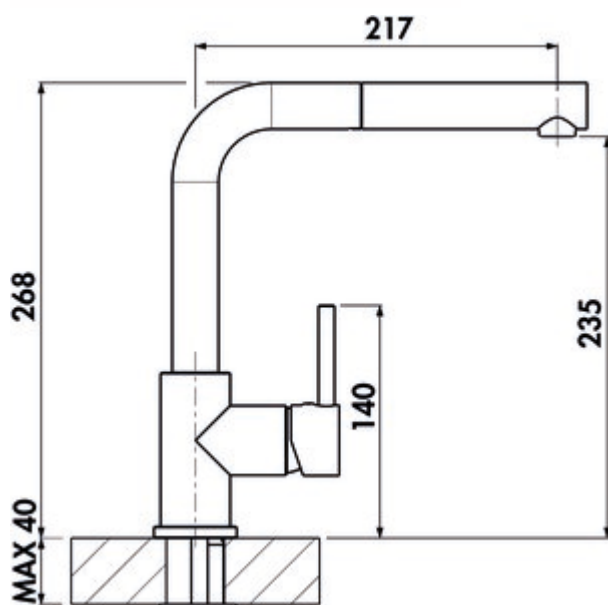

LINEA Arco 2

Product number: 5011267

Configuration: black matt, low pressure

Configuration options

- 5011252 | chrome, high pressure
- 5011253 | stainless steel finish, high pressure
- 5011262 | black matt, high pressure
- 5011263 | graphite, high pressure
- 5011265 | chrome, low pressure
- 5011266 | stainless steel finish, low pressure
- 5011267 | black matt, low pressure
- 5011268 | graphite, low pressure
- 5011271 | copper coloured, high pressure

- ✓ Sink faucet
- ✓ low pressure
- ✓ Swivelling

Single lever faucet. With swivelling/pull-out metal outlet, side lever, laminar aerator and ceramic cartridge.

- swivel range 360°
- drill \varnothing 35 mm
- corresponds to the German and European drinking water regulation/directive

BELGAQUA

[more infos...](#)

Technical data

Article type	Sink faucet	Kundendienst	Your claim to customer service during the warranty period will be settled individually by agreement.
Brand	LINEA	Type of fitting	Single lever faucet
Number of handles	1	Operating pressure	low pressure
Total installation height	268 mm	Material	brass
Outreach	217 mm	Worktop thickness	40 mm
Outlet	Swivelling Extractable	Number of tap holes	1
Discharge height	235 mm	Cartridge size	35 mm
Operating mode	Lever	Spring-guided hose shower	No
Drilling diameter	35 mm	Minimum distance wall to centre tap hole	10 mm
Handle position	right	Connection type	G 3/8" F
Warranty	2-year Naber warranty (except for wear parts); the general warranty conditions of Naber GmbH apply.	Connection size	DN 15
Cartridge with ceramic sealing discs	Yes	Connection hoses	450 mm
Swivel range outlet	360°		