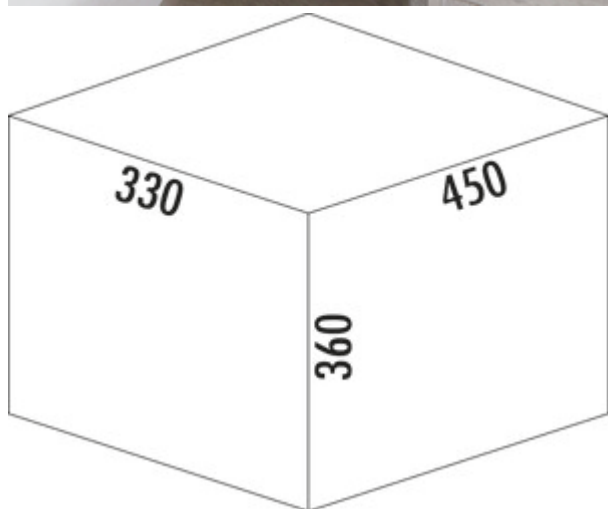

WESCO® Pullboy Soft Comfort® 360 K/450-2

Product number: 8011126

Configuration: anthracite

Configuration options

8011126 | anthracite

- ✓ Front pull-out system
- ✓ full pull-out
- ✓ 22 l

With lid pull-out system and pull-out locking pins. Incl. anti-slip mat.

- waste system with soft retraction and damping
- waste volume 22 (2 x 11) litres
- dimensions: 360 x 412 x 330 mm (H x W x D)
- installation: side wall mounting with front panel
- for 16/19 mm side wall

[more infos...](#)

Technical data

Article type	Waste collection system	Cover	Yes
Brand	WESCO®	Lid type(s)	Complete lid
Width	412 mm	Number of containers	2
Material	plastic	Opening technology	full pull-out
Mounting/Fixing	side wall front panel Comfort Plus metal installation template	Total volume	22 l
Further	incl. pull-out locking pins	Volume/content container 1	11 l
Cabinet width	450 mm	Volume/content container 2	11 l
Shape	angular	Soft closing	Yes
Carrying capacity	max. 30 kg	Design	Front pull-out system
Consisting of	waste collection system anti-slip mat	Volume/Content container	11/11
Frame colour	anthracite	Guide rail depth	420 mm
For sidewall thickness	16/19 mm	Locking mechanism	With damper
Colour total cover	anthracite		