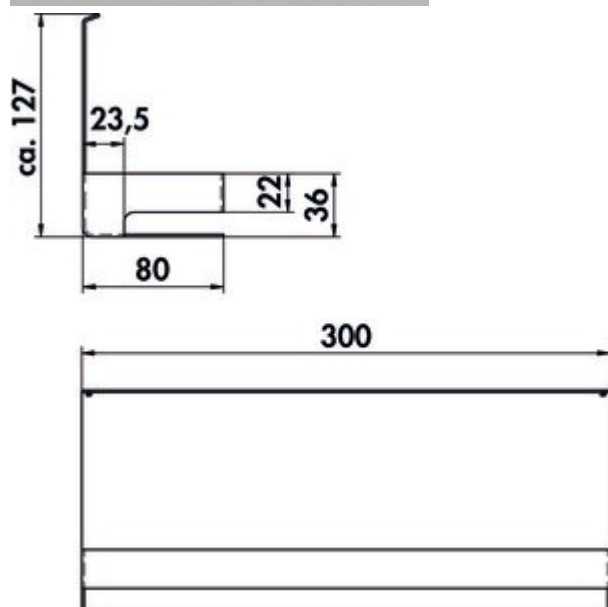

transFORM spice rack

Product number: 8041223

Configuration: black matt

Configuration options

8041223 | black matt

- ✓ Rail system
 - ✓ angular
- With surround.
- powder-coated
 - 120 x 300 x 80 mm (H x W x D)

[more infos...](#)

Technical data

Article type	Rail system	Field of use & application	Inside
Width	300 mm	Shape	angular
Surface/coating	powder coated	Number of storage elements	1

Accessories

8041210	transFORM basic profile, Rail system, L 1800 mm
8041211	transFORM basic profile, Rail system, L 2400 mm
8041212	transFORM cover profile, Rail system, L 1800 mm
8041213	transFORM cover profile, Rail system, L 2400 mm
8041214	transFORM profile, Rail system, L 900 mm
8041215	transFORM profile, Rail system, L 1200 mm
8041216	transFORM profile, Rail system, L 1500 mm
8041217	transFORM add-on unit, Rail system, 750 x 300 x 180 mm (H x W x D)
8041218	transFORM add-on unit, Rail system, 900 x 300 x 180 mm (H x W x D)
8041219	transFORM add-on unit, Rail system, 1200 x 300 x 180 mm (H x W x D)
8041220	transFORM tray 1, Rail system, black matt
8041221	transFORM tray 2, Rail system, black matt
8041222	transFORM tray 3, Rail system, black matt
8041223	transFORM spice rack, Rail system, black matt
8041224	transFORM bottle holder, Rail system, black matt
8041225	transFORM tray 4, Rail system, black matt
8041226	transFORM paper roll holder, Rail system, black matt
8041227	transFORM glass holder, Rail system, black matt
8041228	transFORM hook strip, Rail system, black matt
8041229	transFORM tubular pot, Rail system, black matt
8041230	transFORM Powerbox, Rail system, black matt
8041245	transFORM profile, Rail system, L 1800 mm
8041246	transFORM profile, Rail system, L 2400 mm
8041258	transFORM set 1, Rail system, black matt
8041255	transFORM set 2, Rail system, black matt
8041256	transFORM set 3, Rail system, black matt
8041254	transFORM set 4, Shelf system, black matt