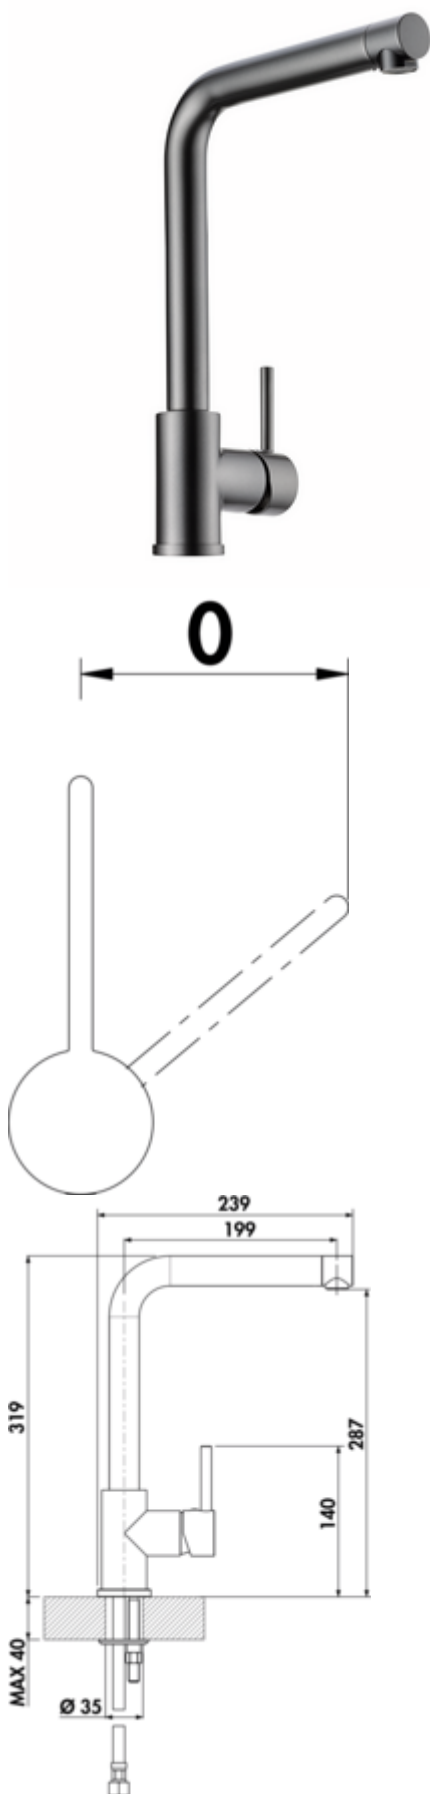

LINEA Arco 1

Product number: 5011255

Configuration: graphite, high pressure

Configuration options

- 5011250 | chrome, high pressure
- 5011251 | stainless steel finish, high pressure
- 5011254 | black matt, high pressure
- 5011255 | graphite, high pressure
- 5011257 | chrome, low pressure
- 5011258 | stainless steel finish, low pressure
- 5011259 | black matt, low pressure
- 5011260 | graphite, low pressure
- 5011270 | copper coloured, high pressure

- ✓ Sink faucet
- ✓ high pressure
- ✓ with swivelling outlet

Single lever faucet. With swivelling outlet, side lever, laminar aerator and ceramic cartridge.

- swivel range 360°
- drill Ø 35 mm
- corresponds to the German and European drinking water regulation/directive

BELGAQUA

[more infos...](#)

Technical data

Article type	Sink faucet	Type of fitting	Single lever faucet
Brand	LINEA	Operating pressure	high pressure
Number of handles	1	Material	brass
Total installation height	319 mm	Worktop thickness	40 mm
Height	319 mm	Number of tap holes	1
Outreach	199 mm	Cartridge size	35 mm
Outlet	with swivelling outlet	Flow rate at 3 bar (cold)	7,2 l/min
Discharge height	287 mm	Flow rate at 3 bar (hot)	7,18 l/min
Operating mode	Lever	Flow rate at 3 bar (mix)	8,53 l/min
Drilling diameter	35 mm	Connection type	G 3/8" F
Handle position	side lever	Connection size	DN 15
Cartridge with ceramic sealing discs	Yes	Connection hoses	450 mm
Swivel range outlet	360°		