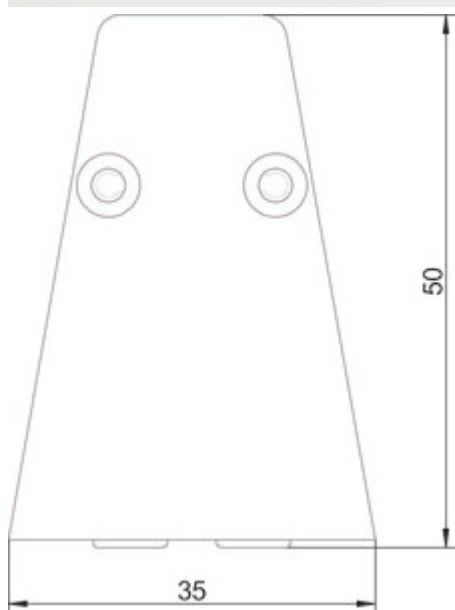

## transFORM profile

Product number: 8041215

Configuration: L 1200 mm

### Configuration options

8041214 | L 900 mm

8041215 | L 1200 mm

8041216 | L 1500 mm

8041245 | L 1800 mm

8041246 | L 2400 mm

- ✓ Rail system
- ✓ Material: aluminium
- ✓ angular

Black matt, powder-coated.

Set consisting of:

— basic profile and cover profile (end caps and screws included)

[more infos...](#)

### Technical data

Article type	Rail system	Surface/coating	powder coated
Width	1.200 mm	Shape	angular
Material	aluminium	Illuminant included	No
Mounting/Fixing	Wall mounting screwable	Lighting	No
Note	With bolted connection.		