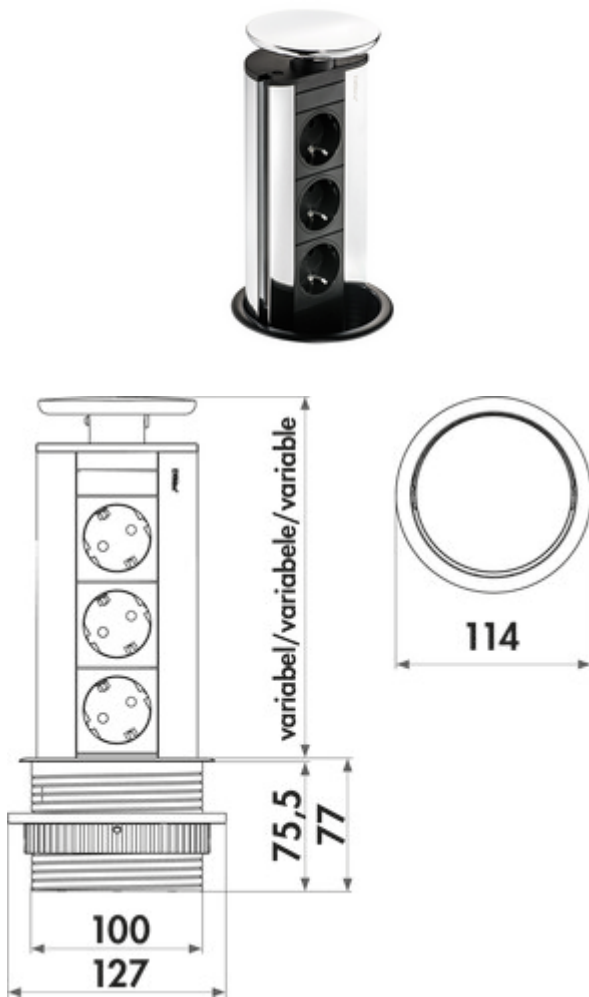

## Evoline® Port 1

Product number: 8031130

Configuration: with earthed plug socket, lid silver coloured

### Configuration options

8031130 | with earthed plug socket, lid silver coloured

8031174 | with earthed plug socket, lid and profile black matt

- ✓ Retractable socket element
- ✓ 3 x earthed plug socket
- ✓ Length of the supply line (primary): 2.500 mm

Energy box. Concealed. With 3 sockets for wall-mounted cabinets or worktops. Easy, guided extraction thanks to an easy-to-press button which also guides the cable neatly when reclosing.

- H 280 mm, extended H 210 mm
- 2500 mm mains connection line, earthing contact plug enclosed loosely
- drill  $\varnothing$  ca. 102 mm
- cable outlet below

### Technical data

Article type	Socket element	Mains plug loosely enclosed	Yes
Drilling diameter	102 mm	Colour socket	black
Cable outlet	cable outlet below	Height extended	210 mm
Mounting/Fixing	installation in the worktop for hanging cabinets	Type of socket element	Retractable socket element
Certification	CE TÜV	Number of sockets (total)	3
Length of the supply line (primary)	2.500 mm	Opening mechanism	Push & Pull
Version sockets	3 x earthed plug socket		