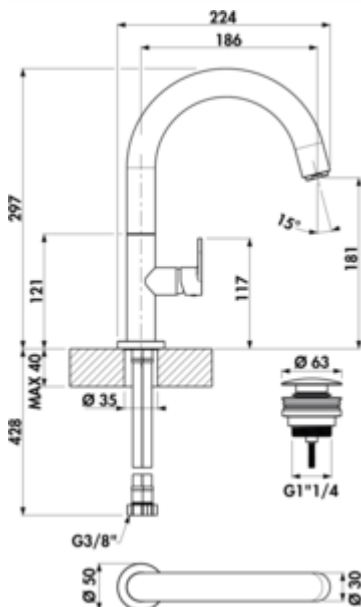

LINEA Sottile 2 bathroom

Product number: 5011295

Configuration: chrome, high pressure

Configuration options

5011295 | chrome, high pressure

5011296 | black matt, high pressure

- ✓ Washbasin tap
- ✓ high pressure

Single lever faucet. With ceramic cartridge. With drain fitting Klick-Komfort.

Particularly suitable for use with top mounted washbasins.

- swivel range 360°
- drill \varnothing 35 mm

BELGAQUA

[more infos...](#)

Technical data

Article type	Washbasin tap	Suitable for	Particularly suitable for use with top-mounted washbasins
Brand	LINEA	Worktop thickness	40 mm
Number of handles	1	Swivel range handle	360 °
Total installation height	297 mm	Excenter fitting	With drain fitting Klick-Komfort (without spill-over)
Height	297 mm	Number of tap holes	1
Outreach	186 mm	Cartridge size	25 mm
Discharge height	181 mm	Minimum distance wall to centre tap hole	5 mm
Operating mode	Lever	Angle of inclination of aerator	15 °
Drilling diameter	35 mm	Flow rate at 3 bar (cold)	6,4 l/min
Handle position	side lever	Flow rate at 3 bar (hot)	6,52 l/min
Cartridge with ceramic sealing discs	Yes	Flow rate at 3 bar (spray mix)	8,42 l/min
Type of fitting	Single lever faucet	Connection type	G 3/8" F
Operating pressure	high pressure	Connection size	DN 15
Width	50 mm	Connection hoses	450 mm
Material	brass		