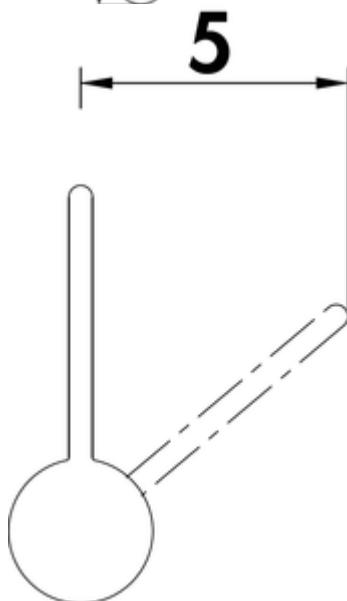

LINEA Sottile 2 bathroom

Product number: 5011295

Configuration: chrome, high pressure

Configuration options

5011295 | chrome, high pressure

5011296 | black matt, high pressure

- ✓ Washbasin tap
- ✓ high pressure

Single lever faucet. With ceramic cartridge. With drain fitting Klick-Komfort.

Particularly suitable for use with top mounted washbasins.

- swivel range 360°
- drill \varnothing 35 mm

BELGAQUA

[more infos...](#)

Technical data

Article type	Washbasin tap	Suitable for	Particularly suitable for use with top-mounted washbasins
Brand	LINEA	Worktop thickness	40 mm
Number of handles	1	Swivel range handle	360 °
Total installation height	297 mm	Excenter fitting	With drain fitting Klick-Komfort (without spill-over)
Height	297 mm	Number of tap holes	1
Outreach	186 mm	Cartridge size	25 mm
Discharge height	181 mm	Minimum distance wall to centre tap hole	5 mm
Operating mode	Lever	Angle of inclination of aerator	15 °
Drilling diameter	35 mm	Flow rate at 3 bar (cold)	6,4 l/min
Handle position	side lever	Flow rate at 3 bar (hot)	6,52 l/min
Cartridge with ceramic sealing discs	Yes	Flow rate at 3 bar (spray mix)	8,42 l/min
Type of fitting	Single lever faucet	Connection type	G 3/8" F
Operating pressure	high pressure	Connection size	DN 15
Width	50 mm	Connection hoses	450 mm
Material	brass		